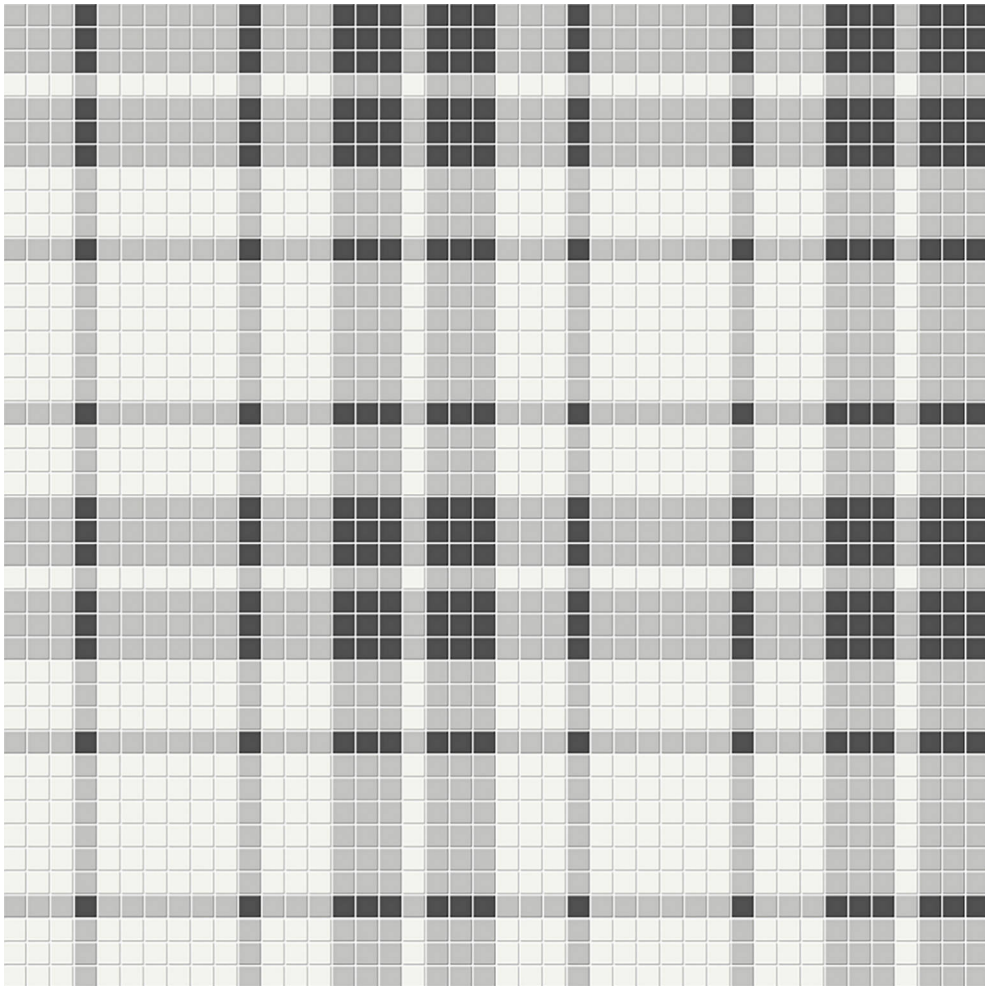

PRODUCT

MIDNIGHT BLEND MATTE PLAID PATTERN MOSAIC

Tile | 13.35"x13.35" | Porcelain

TECHNICAL DATA

CODE: QUTR-MI-M23M
NAME: Midnight Blend Matte Plaid Pattern Mosaic
SERIES: Traditions
SIZE: 13.35"x13.35"
FINISH: Matt
LOOK: Mono-Color
FAMILY: Tile
FROST RESISTANCE: Yes
MOSAIC CHIP SIZE: Mesh-Mounted
STYLE: Classic
SUITABLE FOR: Backsplash,Indoor
TYPOLOGY: Porcelain
TYPE OF PIECE: Mosaic
USE: Floor and Wall