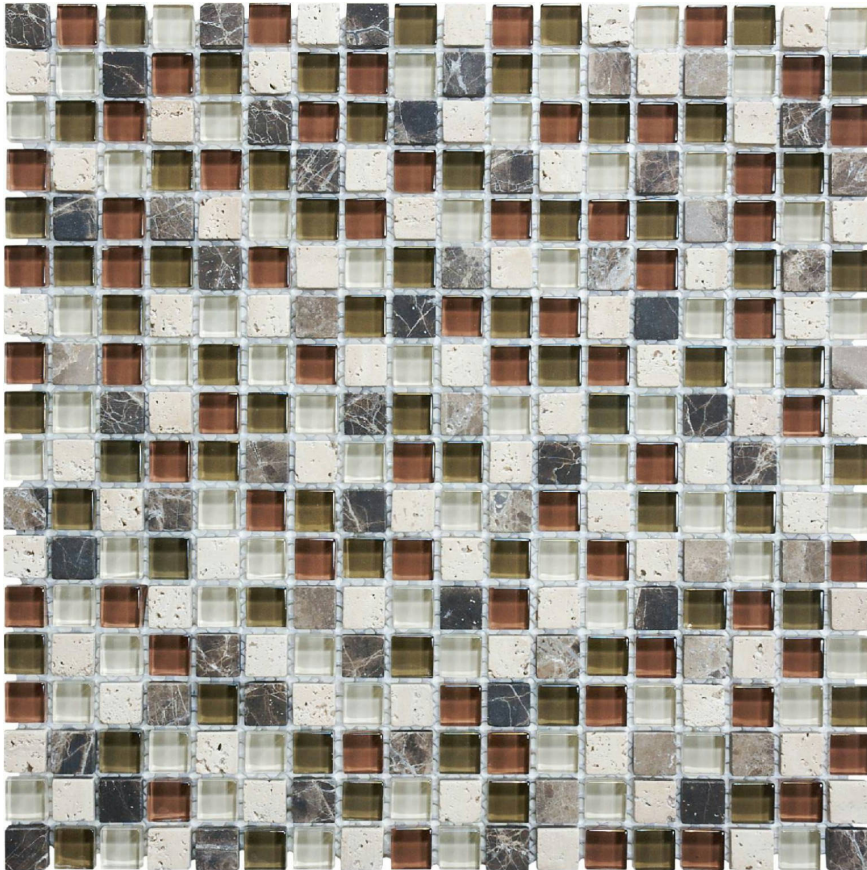

PRODUCT
5/8X5/8 CABERNET MOSAIC

Mosaic and Decorative Tile | 12"x12" | Mixed Materials

TECHNICAL DATA

CODE: AC35-005
NAME: 5/8X5/8 Cabernet Mosaic
SERIES: Bliss
SIZE: 12"x12"
FINISH: Matt
LOOK: Multi-Look Mosaics
FAMILY: Mosaic and Decorative Tile
SUITABLE FOR: Indoor
TYPOLOGY: Mixed Materials
TYPE OF PIECE: Mosaic
USE: Floor and Wall
NOTES: Number Of Rows Per Sheet = 18