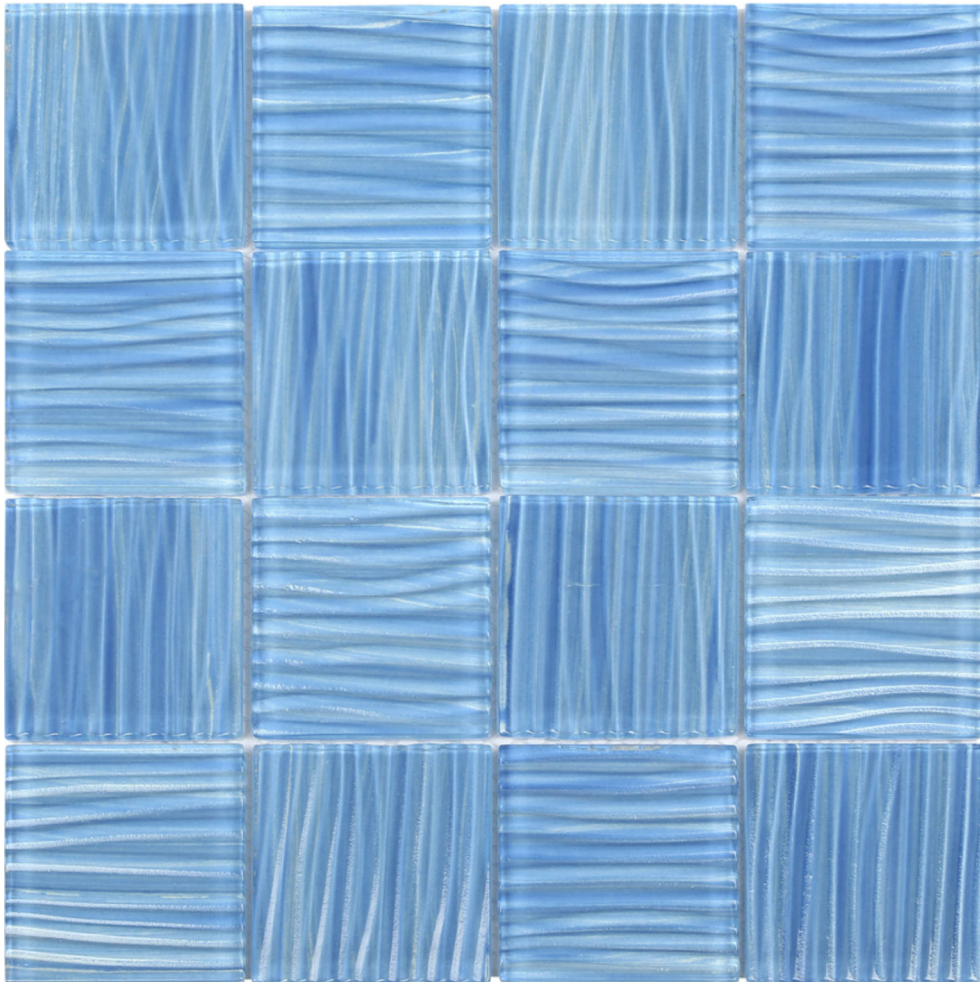

PRODUCT

3\"X3\" GLASS POOL STRIPED LIGHT BLUE MOSAIC

Mosaic and Decorative Tile | 12\"x12\" | Glass

TECHNICAL DATA

CODE: RVCHAWV149
NAME: 3"X3" Glass Pool Striped Light Blue Mosaic
SERIES: Chelsea Collection
SIZE: 12"x12"
LOOK: Multi-Look Mosaics
FAMILY: Mosaic and Decorative Tile
MOSAIC CHIP SIZE: 3"x3"
SUITABLE FOR: Backsplash,Indoor,Outdoor,Shower,Pool
TYPOLOGY: Glass
TYPE OF PIECE: Mosaic
USE: Wall only