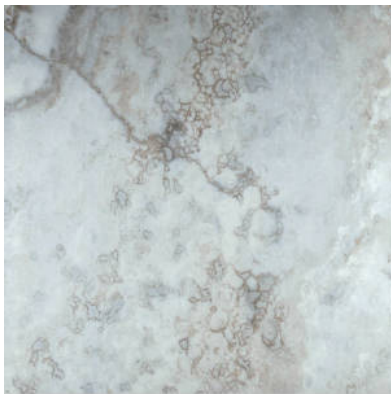

---

**PRODUCT**  
**AZZURRO 24X24**

---

Tile | 24"x24" | Porcelain

GRAPHIC VARIETY

ROOM SCENES

**TECHNICAL DATA**

CODE: QUSI-AZ-F4  
NAME: Azzurro 24X24  
SERIES: Siena  
SIZE: 24"x24"  
FINISH: Matt  
LOOK: Marble Look  
FAMILY: Tile  
FROST RESISTANCE: Yes  
PEI: 4  
STYLE: Contemporary  
SUITABLE FOR: Indoor, Shower  
TYPOLOGY: Porcelain  
TYPE OF PIECE: Field Tile  
USE: Floor and Wall