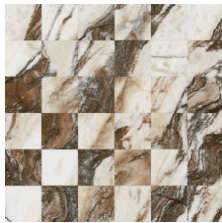

12X24 Polished Allure Blue
12"x24" | Porcelain

12X24 Matte Revere Red
12"x24" | Porcelain

12X24 Matte Glamour White
12"x24" | Porcelain

12X24 Matte Crush Gold
12"x24" | Porcelain

2X2 Mosaic-Polished Amore Grey
12"x12" | Porcelain