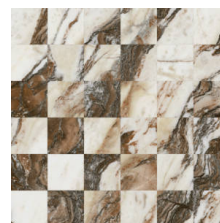

2X2 Mosaic-Polished Allure Blue
12"x12" | Porcelain

2X2 Mosaic-Matte Glamour White
12"x12" | Porcelain

2X2 Mosaic-Matte Amore Grey
12"x12" | Porcelain

2X2 Mosaic-Matte Allure Blue
12"x12" | Porcelain

2X2 Mosaic-Matte Revere Red
12"x12" | Porcelain