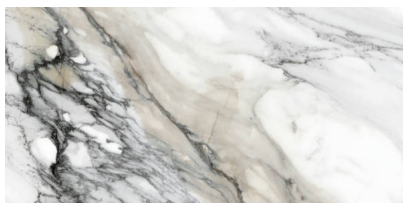

PRODUCTS

24X48 Matte Crush Gold
24"x48" | Porcelain

24X48 Matte Amore Grey
24"x48" | Porcelain

24X48 Polished Revere Red
24"x48" | Porcelain

24X48 Polished Crush Gold
24"x48" | Porcelain

24X48 Polished Amore Grey
24"x48" | Porcelain

24X48 Polished Allure Blue
24"x48" | Porcelain

24X48 Matte Revere Red
24"x48" | Porcelain

24X48 Matte Glamour White
24"x48" | Porcelain