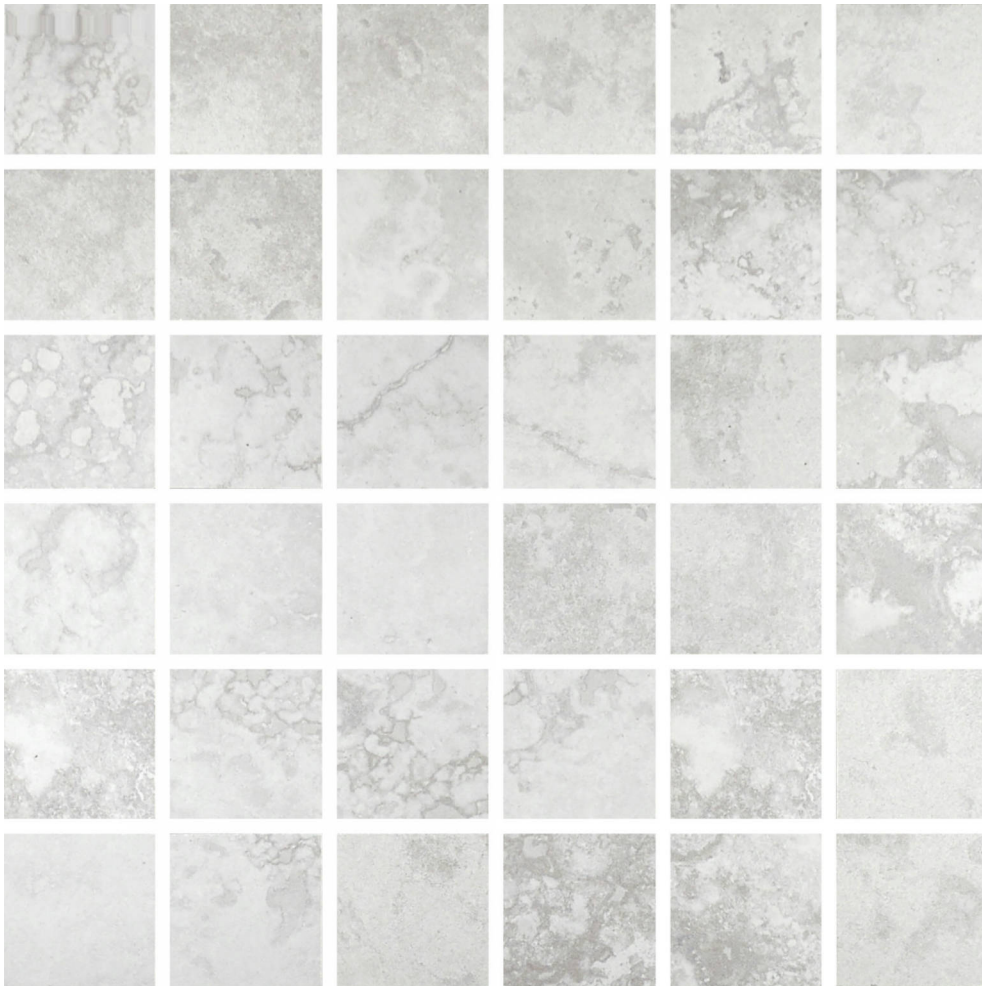

---

**PRODUCT**  
**ARGENTO 2X2 MOSAIC**

---

Tile | 12"x12" | Porcelain

GRAPHIC VARIETY

ROOM SCENES

**TECHNICAL DATA**

CODE: QUSI-AR-FM  
NAME: Argento 2X2 Mosaic  
SERIES: Siena  
SIZE: 12"x12"  
FINISH: Matt  
LOOK: Marble Look  
FAMILY: Tile  
FROST RESISTANCE: Yes  
MOSAIC CHIP SIZE: 2"x2"  
STYLE: Contemporary  
SUITABLE FOR: Backsplash,Indoor,Shower  
TYPOLOGY: Porcelain  
TYPE OF PIECE: Mosaic  
USE: Floor and Wall