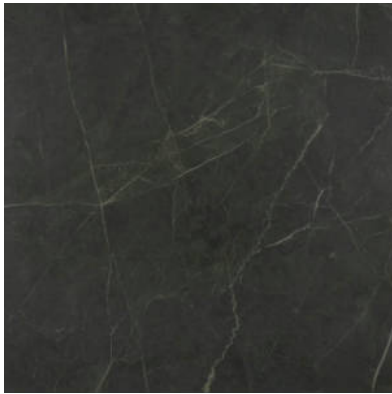

PRODUCT
TIVOLI NERO HONED 24X24

Tile | 24"x24" | Glazed Porcelain

GRAPHIC VARIETY

TECHNICAL DATA

CODE: QULX-TI-3HN2
NAME: Tivoli Nero Honed 24X24
SERIES: Luxury
SIZE: 24"x24"
FINISH: Matt
LOOK: Marble Look
EDGE: Rectified
FAMILY: Tile
FROST RESISTANCE: Yes
PEI: 4
STYLE: Contemporary
SUITABLE FOR: Indoor|Shower
TYPOLOGY: Glazed Porcelain
TYPE OF PIECE: Field Tile
USE: Floor and Wall