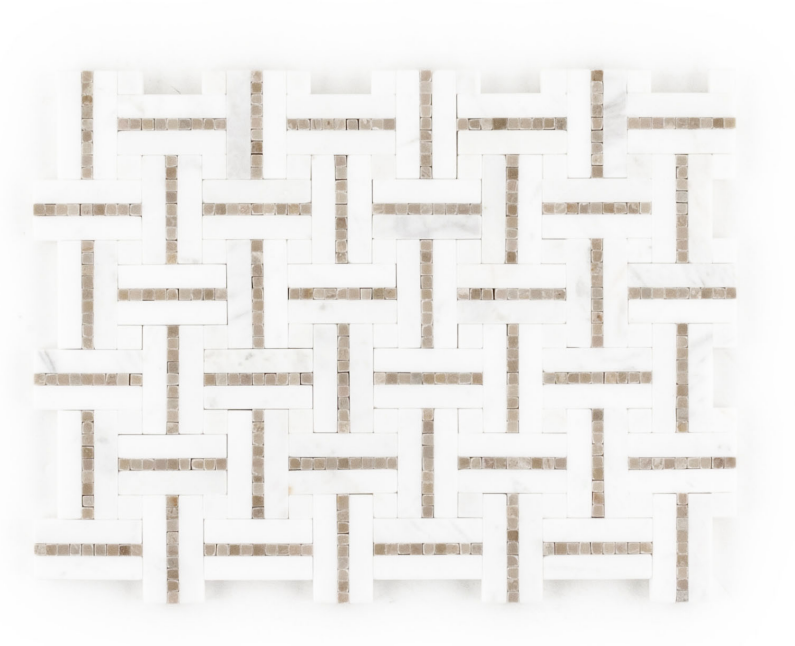

PRODUCT
GAZEBO CREAM MOSAIC

Mosaic and Decorative Tile | 8"x11" | Marble

DETAILS

ROOM SCENES

TECHNICAL DATA

CODE: RVHA099
NAME: Gazebo Cream Mosaic
SERIES: Hamptons Collection
SIZE: 8"x11"
LOOK: Multi-Look Mosaics
FAMILY: Mosaic and Decorative Tile
SHADE VARIATION: V3
STYLE: Contemporary
SUITABLE FOR: Backsplash, Indoor
TYPOLOGY: Marble
TYPE OF PIECE: Mosaic
USE: Floor and Wall

PACKING

Size	Product type	BOX			PALLET		
		pcs	sqft	lb	boxes	sqft	lb
8"x11"	Mosaic	10					

WARNING The information contained in this packing list is for guidance only, the contents of the packing may vary. Please consult our sales representatives for an exact list.