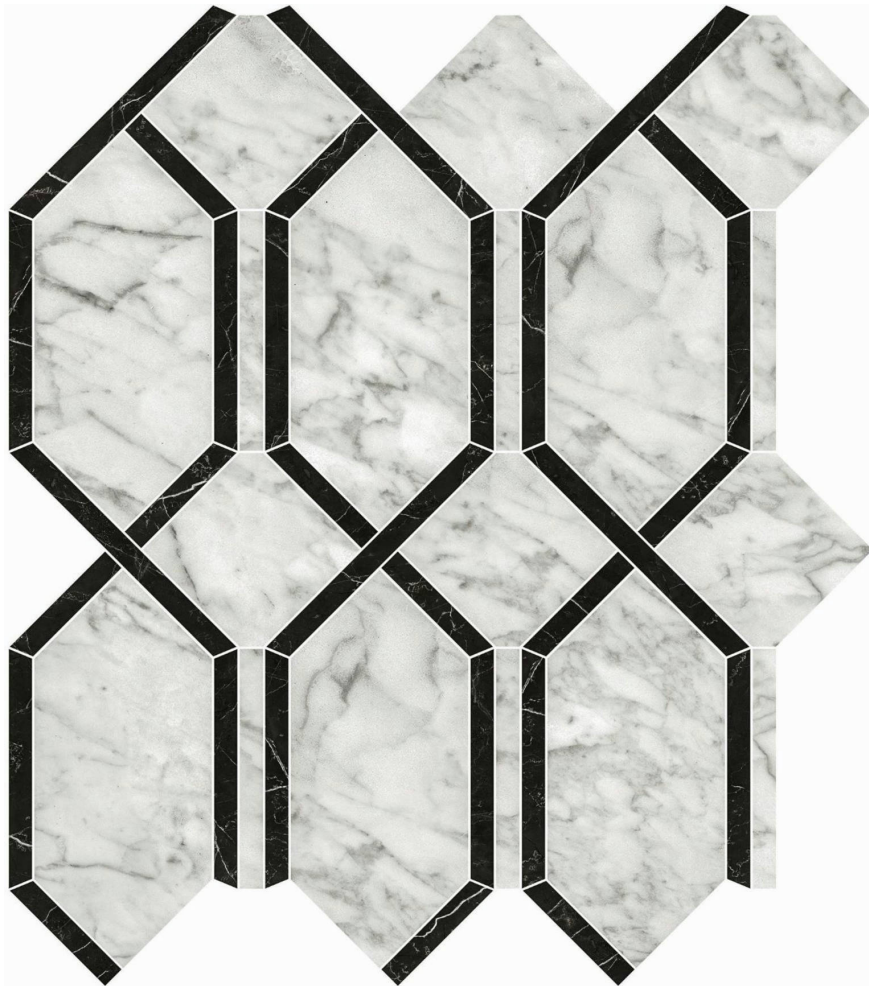

PRODUCT

SAN GIULIO GIOIA POLISHED MODELLA MOSAIC

Tile | 12"x13" | Glazed Porcelain

TECHNICAL DATA

CODE: QULX-SA-M5P
NAME: San Giulio Gioia Polished Modella Mosaic
SERIES: Luxury
SIZE: 12"x13"
FINISH: Polished
LOOK: Marble Look
EDGE: Rectified
FAMILY: Tile
STYLE: Contemporary
SUITABLE FOR: Backsplash,Indoor,Shower
TYPOLOGY: Glazed Porcelain
TYPE OF PIECE: Mosaic
USE: Floor and Wall