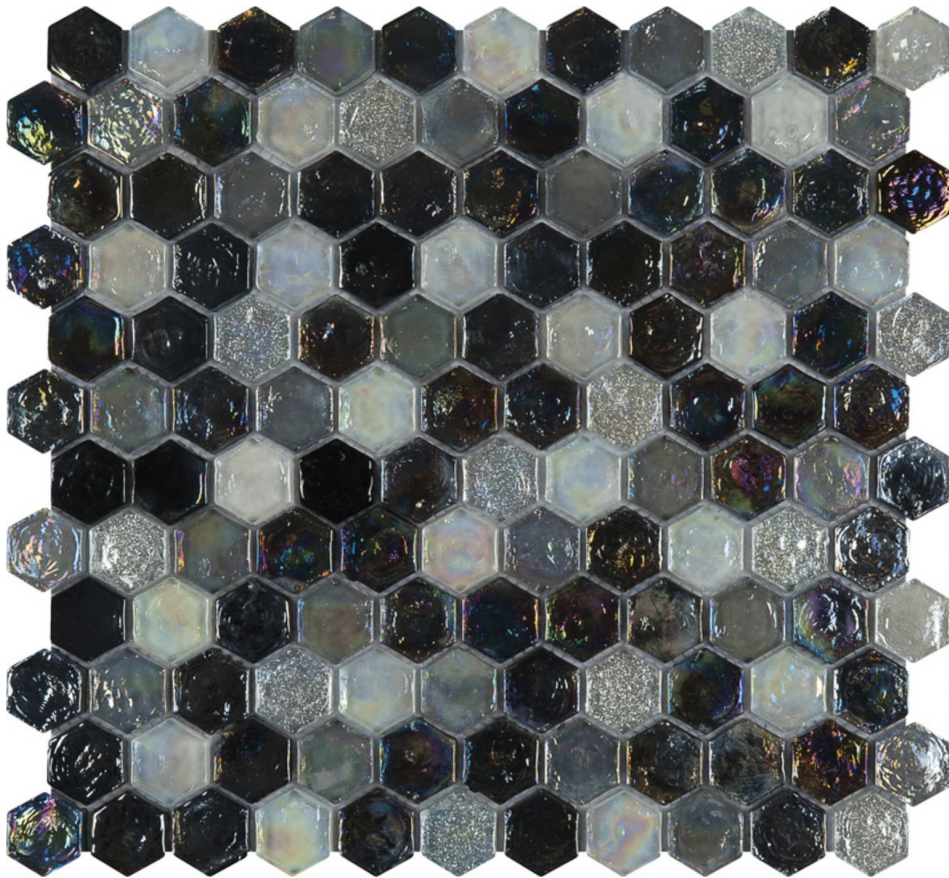

PRODUCT

HEXAGON MIX GREY GLASS INTERLOCKING MOSAIC

Mosaic and Decorative Tile | 12"x12" | Glass

TECHNICAL DATA

CODE: RVCHAWV039

NAME: Hexagon Mix Grey Glass Interlocking Mosaic

SERIES: Chelsea Collection

SIZE: 12"x12"

LOOK: Multi-Look Mosaics

FAMILY: Mosaic and Decorative Tile

SUITABLE FOR: Backsplash, Indoor, Outdoor, Shower, Pool

TPOLOGY: Glass

TYPE OF PIECE: Mosaic

USE: Wall only

PACKING

Size	Product type	BOX			PALLET		
		pcs	sqft	lb	boxes	sqft	lb
12"x12"							