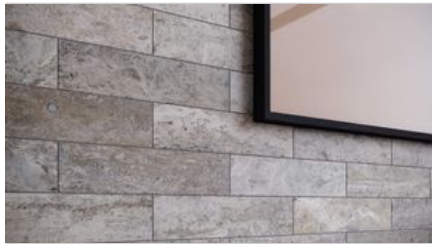

---

**PRODUCT**  
**SILVER ASH 3X12**

---

Stone | 3"x12" | Travertine

ROOM SCENES

**TECHNICAL DATA**

CODE: AS5000-03920  
NAME: Silver Ash 3x12  
SERIES: Silver Ash  
SIZE: 3"x12"  
FINISH: Filled & Honed  
EDGE: Straight Edge  
FAMILY: Stone  
SUITABLE FOR: Indoor|Shower  
TYPOLOGY: Travertine  
TYPE OF PIECE: Field Tile  
USE: Floor and Wall