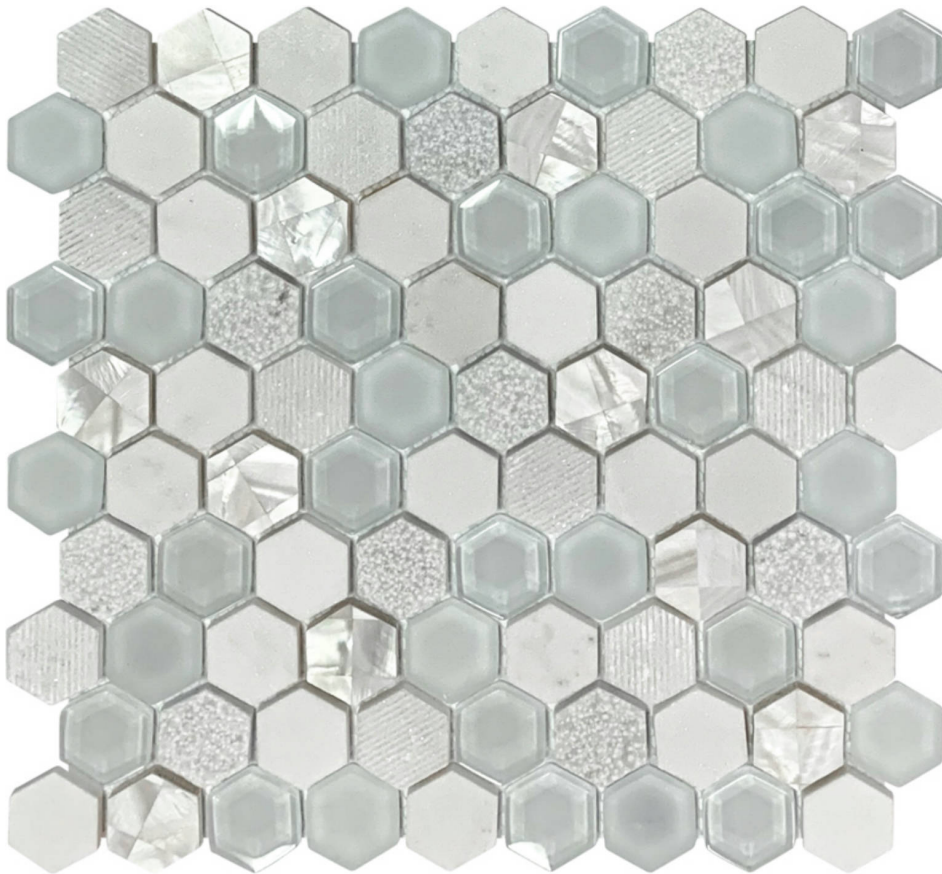

PRODUCT

HEXAGON GLASS MARBLE & MOTHER PEARL WHITE MIX

MOSAIC

Mosaic and Decorative Tile | 12"x12" | Mixed Materials

TECHNICAL DATA

CODE: RVCHAWM175
NAME: Hexagon Glass Marble & Mother Pearl White Mix Mosaic
SERIES: Chelsea Collection
SIZE: 12"x12"
LOOK: Multi-Look Mosaics
FAMILY: Mosaic and Decorative Tile
SUITABLE FOR: Backsplash, Indoor, Shower
TYPOLOGY: Mixed Materials
TYPE OF PIECE: Mosaic
USE: Floor and Wall