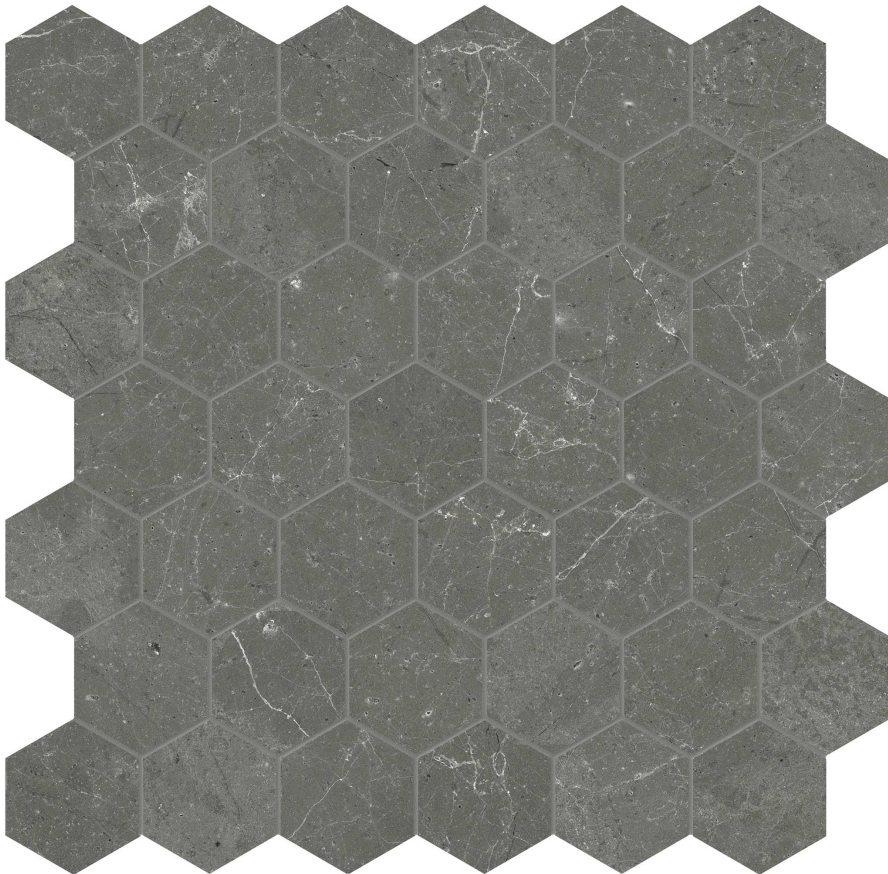

---

**PRODUCT**  
**STARK CARBON 2 HEXAGON MOSAIC**

---

Stone | 12"x12" | Marble

**TECHNICAL DATA**

CODE: AS5001-03180

NAME: Stark Carbon 2 Hexagon Mosaic

SERIES: Stark Carbon

SIZE: 12"x12"

FINISH: Polished

FAMILY: Stone

MOSAIC CHIP SIZE: 2"x2"

SUITABLE FOR: Indoor|Shower

TPOLOGY: Marble

TYPE OF PIECE: Mosaic

USE: Floor and Wall