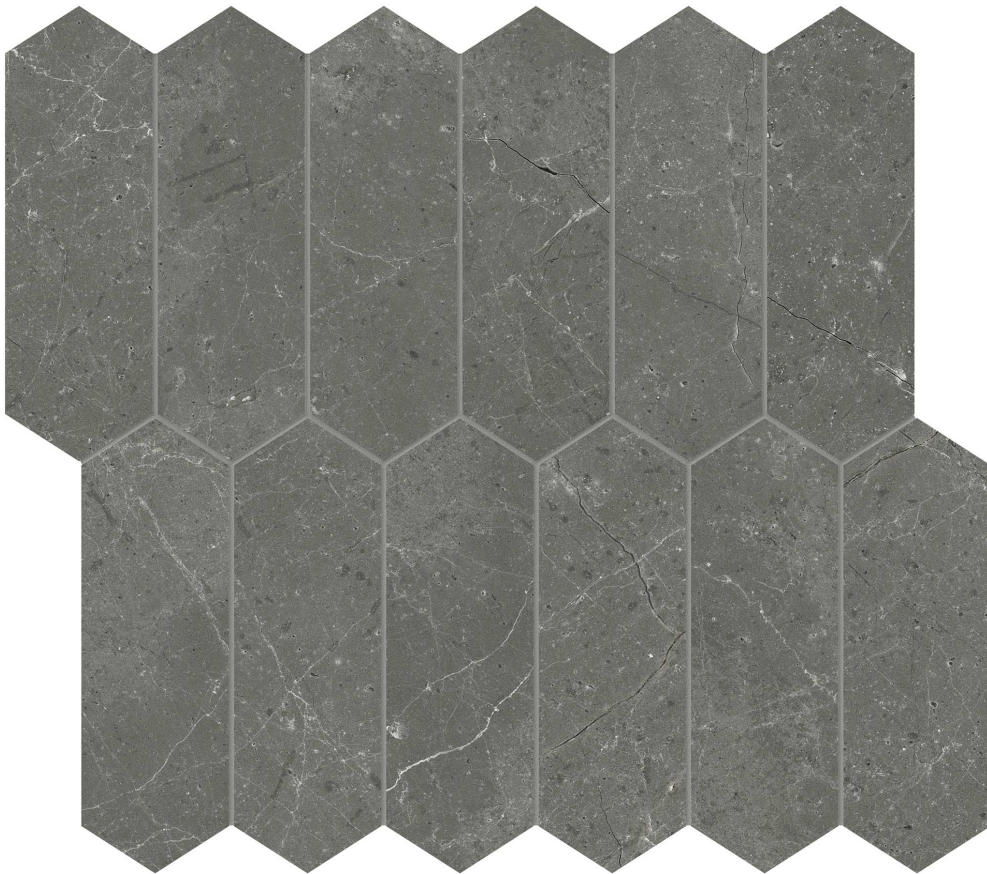

# STARK CARBON 2X6 PICKET MOSAIC

---

Stone | 10.5"x12" | Marble

**TECHNICAL DATA**

CODE: AS5001-03200

NAME: Stark Carbon 2x6 Picket Mosaic

SERIES: Stark Carbon

SIZE: 10.5"x12"

FINISH: Polished

FAMILY: Stone

MOSAIC CHIP SIZE: 2"x6"

SUITABLE FOR: Indoor|Shower

TPOLOGY: Marble

TYPE OF PIECE: Mosaic

USE: Floor and Wall

NOTES: Sheet size shown is approximate. Actual dimensions refer to individual mosaic chips.