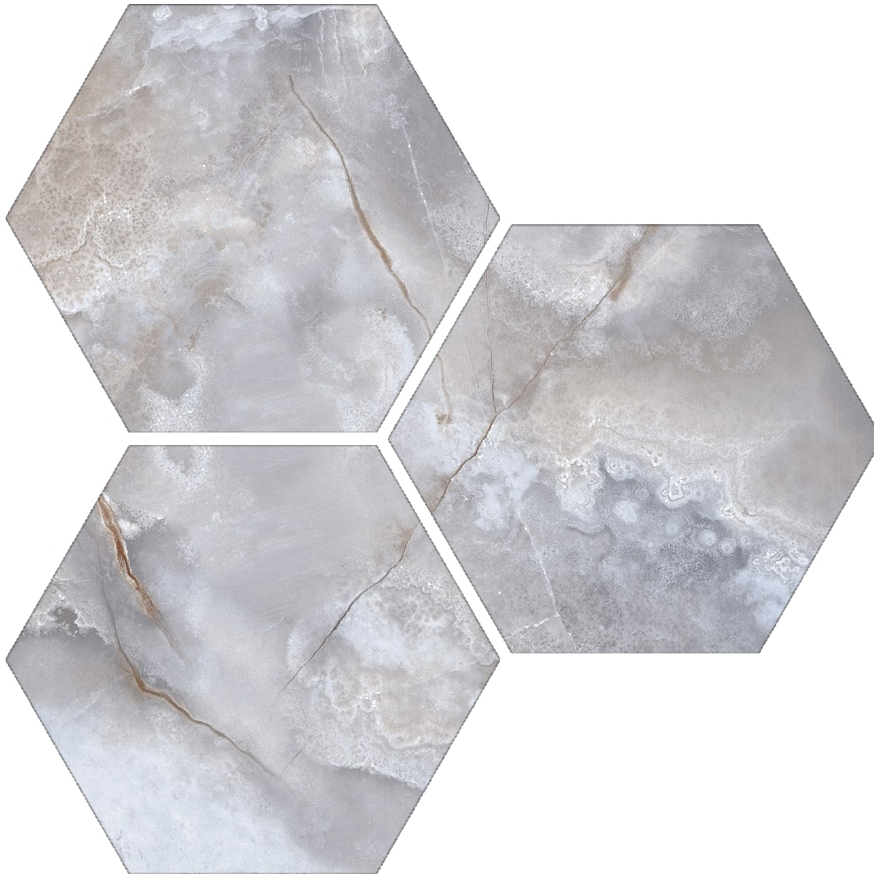

PRODUCT

TREASURE BLUE DREAM ONYX 6" CARVED HEXAGON

Tile | 6"x6" | Porcelain

GRAPHIC VARIETY

TECHNICAL DATA

CODE: QUTS-BL-5C
NAME: Treasure Blue Dream Onyx 6" Carved Hexagon
SERIES: Treasure
SIZE: 6"x6"
FINISH: Carved
LOOK: Marble Look
FAMILY: Tile
FROST RESISTANCE: Yes
PEI: 4
SHADE VARIATION: V4
STYLE: Contemporary
SUITABLE FOR: Indoor, Shower, Backsplash
TYPOLOGY: Porcelain
TYPE OF PIECE: Field Tile
USE: Floor and Wall