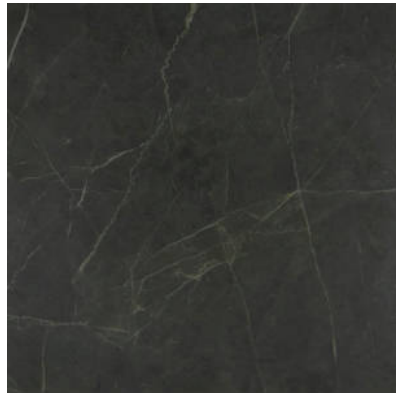

---

**PRODUCT**  
**TIVOLI NERO POLISHED 32X32**

---

Tile | 31"x31" | Glazed Porcelain

GRAPHIC VARIETY

**TECHNICAL DATA**

CODE: QULX-TI-5PN2  
NAME: Tivoli Nero Polished 32X32  
SERIES: Luxury  
SIZE: 31"x31"  
FINISH: Polished  
LOOK: Marble Look  
EDGE: Rectified  
FAMILY: Tile  
FROST RESISTANCE: Yes  
PEI: 4  
STYLE: Contemporary  
SUITABLE FOR: Indoor|Shower  
TYPOLOGY: Glazed Porcelain  
TYPE OF PIECE: Field Tile  
USE: Floor and Wall