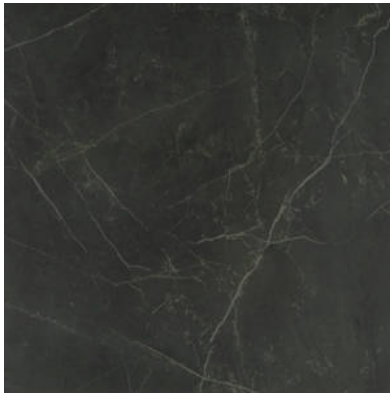

---

**PRODUCT**  
**TIVOLI NERO POLISHED 32X32**

---

Tile | 31"x31" | Glazed Porcelain

GRAPHIC VARIETY

**TECHNICAL DATA**

CODE: QULX-TI-5PN2  
NAME: Tivoli Nero Polished 32X32  
SERIES: Luxury  
SIZE: 31"x31"  
FINISH: Polished  
LOOK: Marble Look  
EDGE: Rectified  
FAMILY: Tile  
FROST RESISTANCE: Yes  
PEI: 4  
STYLE: Contemporary  
SUITABLE FOR: Indoor|Shower  
TYPOLOGY: Glazed Porcelain  
TYPE OF PIECE: Field Tile  
USE: Floor and Wall