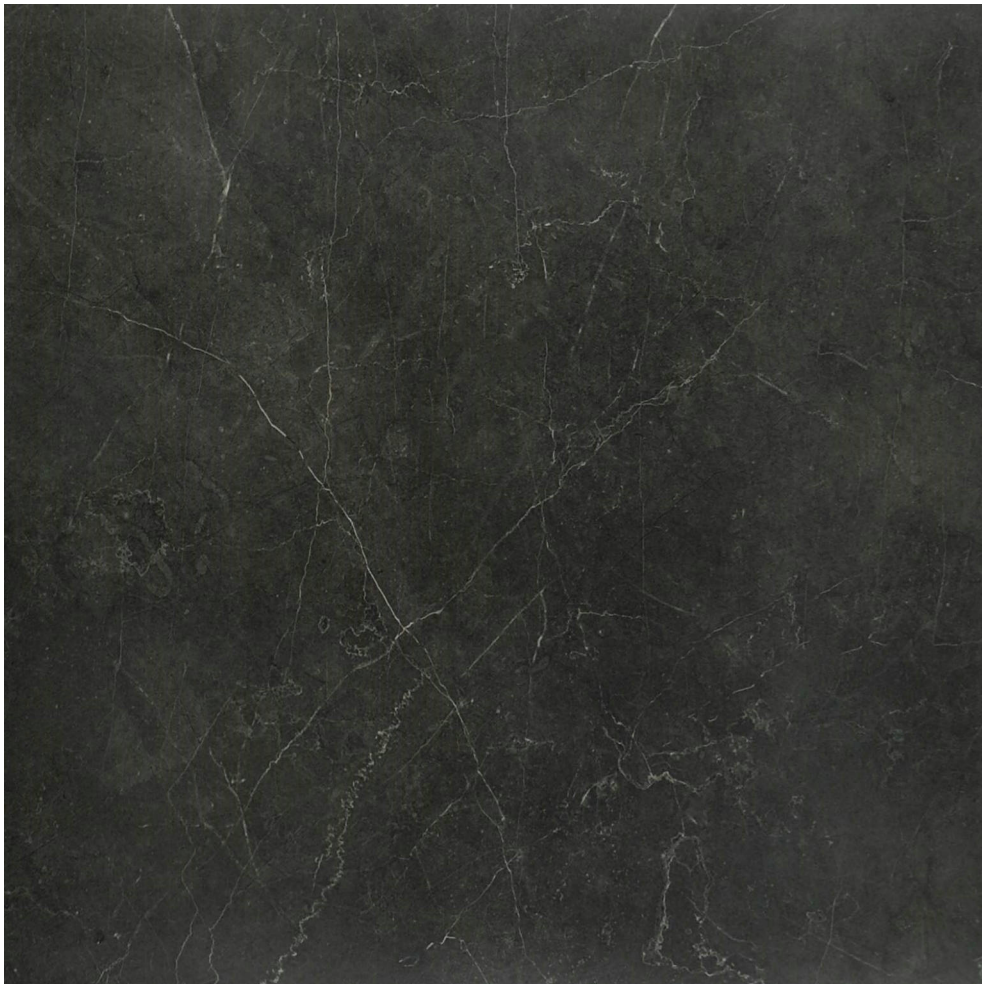

---

**PRODUCT**  
**TIVOLI NERO POLISHED 32X32**

---

Tile | 31"x31" | Glazed Porcelain

GRAPHIC VARIETY

**TECHNICAL DATA**

CODE: QULX-TI-5PN2  
NAME: Tivoli Nero Polished 32X32  
SERIES: Luxury  
SIZE: 31"x31"  
FINISH: Polished  
LOOK: Marble Look  
EDGE: Rectified  
FAMILY: Tile  
FROST RESISTANCE: Yes  
PEI: 4  
STYLE: Contemporary  
SUITABLE FOR: Indoor|Shower  
TYPOLOGY: Glazed Porcelain  
TYPE OF PIECE: Field Tile  
USE: Floor and Wall