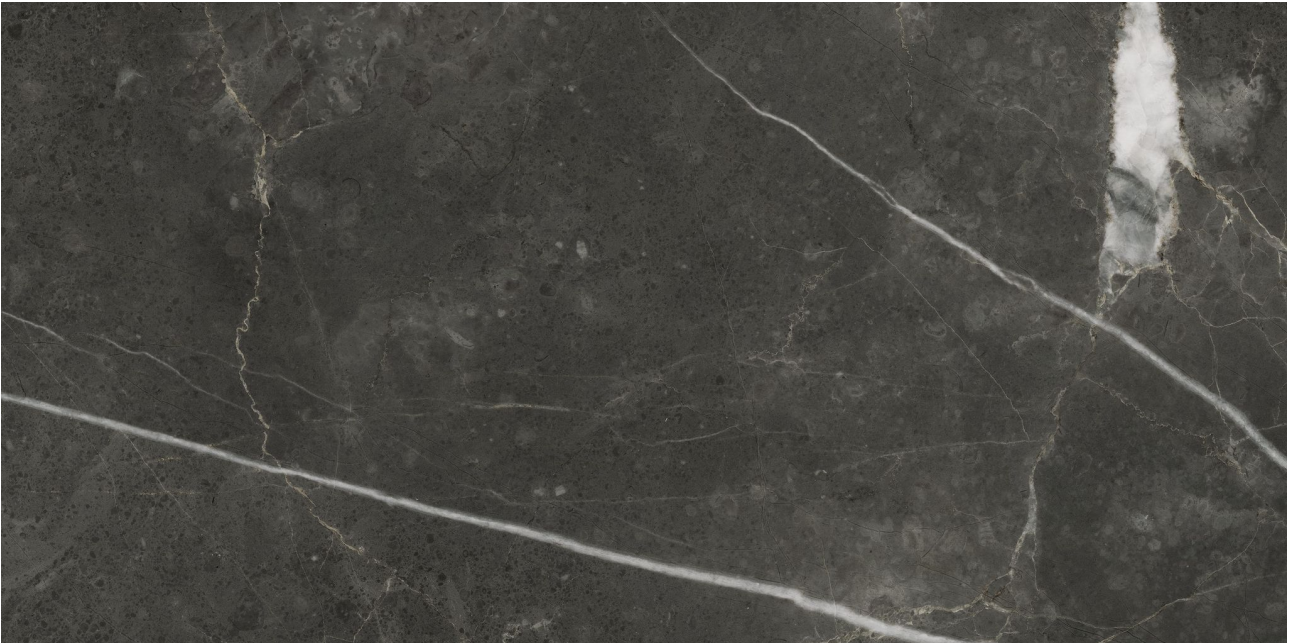

---

**PRODUCT**  
**FLORENCE 12X24F CARBON TEXTURE**

---

Tile | 12"x24" | Glazed Porcelain

**GRAPHIC VARIETY**

**TECHNICAL DATA**

CODE: QUFC-CA-2T  
NAME: Florence 12X24F Carbon Texture  
SERIES: Florence  
SIZE: 12"x24"  
FINISH: Texture  
LOOK: Marble Look  
BREAKING STRENGTH (APH): >350 - >1600  
CHEMICAL RESISTANCE (APH): CLASS A  
DCOF (APH): MATTE  $\geq 0.60$   
FAMILY: Tile  
FROST RESISTANCE: Yes  
PEI: 4  
R VALUE (APH): MATTE R10  
SHADE VARIATION: V3  
STAIN RESISTANCE (APH): CLASS A & 5  
STYLE: Contemporary  
SUITABLE FOR: Indoor, Outdoor, Pool, Backsplash, Shower  
TYPOLOGY: Glazed Porcelain  
THICKNESS (APH): 8.4 mm  
TYPE OF PIECE: Field Tile  
USE: Floor and Wall