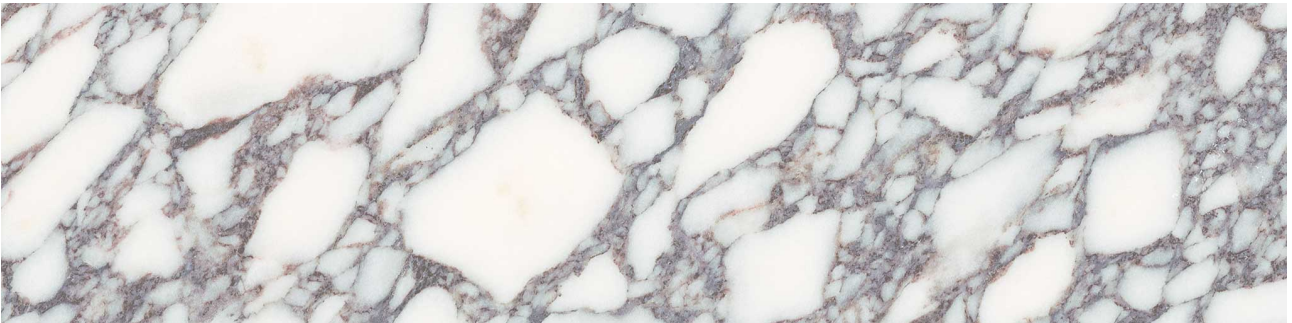

PRODUCT
VIOLA ROCCIA 3X12

Stone | 3"x12" | Marble

TECHNICAL DATA

CODE: AS5000-05640

NAME: Viola Roccia 3x12

SERIES: Viola Roccia

SIZE: 3"x12"

FINISH: Honed

EDGE: Straight Edge

FAMILY: Stone

SUITABLE FOR: Indoor|Shower

TYPOLOGY: Marble

TYPE OF PIECE: Field Tile

USE: Floor and Wall

PACKING

Size	Product type	BOX			PALLET		
		pcs	sqft	lb	boxes	sqft	lb
3"x12"	Field Tile	30	7.43	42.6		378.93	