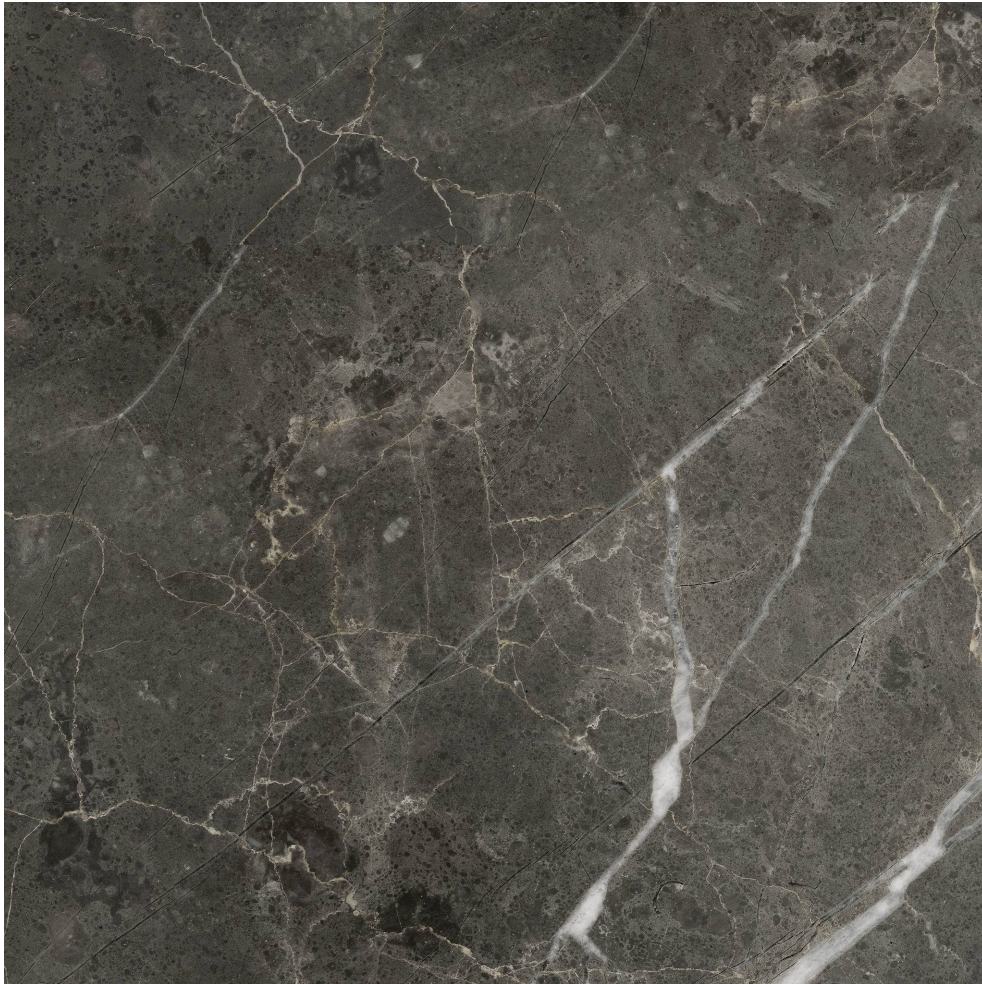

PRODUCT
FLORENCE 20X20F CARBON MATTE

Tile | 20"x20" | Glazed Porcelain

GRAPHIC VARIETY

TECHNICAL DATA

CODE: QUFC-CA-3
NAME: Florence 20X20F Carbon Matte
SERIES: Florence
SIZE: 20"x20"
FINISH: Matt
LOOK: Marble Look
BREAKING STRENGTH (APH): >350 - >1600
CHEMICAL RESISTANCE (APH): CLASS A
DCOF (APH): MATTE ≥ 0.60
FAMILY: Tile
FROST RESISTANCE: Yes
PEI: 4
R VALUE (APH): MATTE R10
SHADE VARIATION: V3
STAIN RESISTANCE (APH): CLASS A & 5
STYLE: Contemporary
SUITABLE FOR: Indoor, Outdoor, Pool, Backsplash, Shower
TYPOLOGY: Glazed Porcelain
THICKNESS (APH): 8.5 mm
TYPE OF PIECE: Field Tile
USE: Floor and Wall