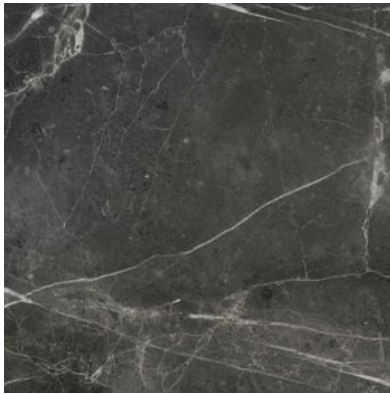

PRODUCT
FLORENCE 20X20F CARBON MATTE

Tile | 20"x20" | Glazed Porcelain

GRAPHIC VARIETY

TECHNICAL DATA

CODE: QUFC-CA-3
NAME: Florence 20X20F Carbon Matte
SERIES: Florence
SIZE: 20"x20"
FINISH: Matt
LOOK: Marble Look
BREAKING STRENGTH (APH): >350 - >1600
CHEMICAL RESISTANCE (APH): CLASS A
DCOF (APH): MATTE ≥ 0.60
FAMILY: Tile
FROST RESISTANCE: Yes
PEI: 4
R VALUE (APH): MATTE R10
SHADE VARIATION: V3
STAIN RESISTANCE (APH): CLASS A & 5
STYLE: Contemporary
SUITABLE FOR: Indoor, Outdoor, Pool, Backsplash, Shower
TYPOLOGY: Glazed Porcelain
THICKNESS (APH): 8.5 mm
TYPE OF PIECE: Field Tile
USE: Floor and Wall