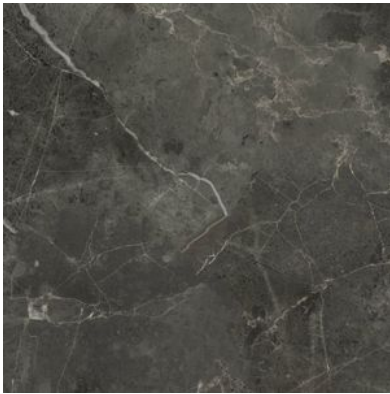

PRODUCT
FLORENCE 20X20F CARBON MATTE

Tile | 20"x20" | Glazed Porcelain

GRAPHIC VARIETY

TECHNICAL DATA

CODE: QUFC-CA-3
NAME: Florence 20X20F Carbon Matte
SERIES: Florence
SIZE: 20"x20"
FINISH: Matt
LOOK: Marble Look
BREAKING STRENGTH (APH): >350 - >1600
CHEMICAL RESISTANCE (APH): CLASS A
DCOF (APH): MATTE ≥ 0.60
FAMILY: Tile
FROST RESISTANCE: Yes
PEI: 4
R VALUE (APH): MATTE R10
SHADE VARIATION: V3
STAIN RESISTANCE (APH): CLASS A & 5
STYLE: Contemporary
SUITABLE FOR: Indoor, Outdoor, Pool, Backsplash, Shower
TYPOLOGY: Glazed Porcelain
THICKNESS (APH): 8.5 mm
TYPE OF PIECE: Field Tile
USE: Floor and Wall