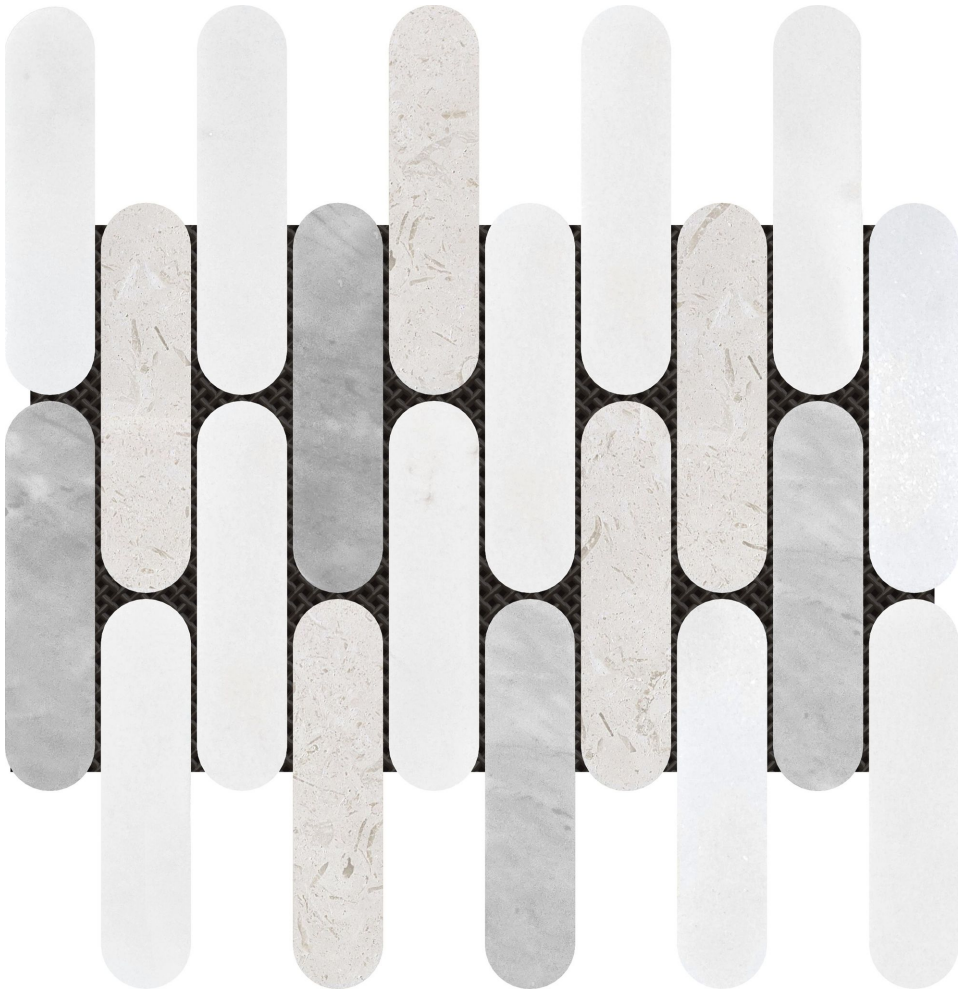

PRODUCT

2\X6\ ELONGATED ROUND WHITE GREY BEIGE MARBLE MIX

Mosaic and Decorative Tile | 10"x12" | Marble

ROOM SCENES

TECHNICAL DATA

CODE: RVCHAWM191

NAME: 2"x6" Elongated Round White Grey Beige Marble Mix

SERIES: Chelsea Collection

SIZE: 10"x12"

LOOK: Multi-Look Mosaics

FAMILY: Mosaic and Decorative Tile

SUITABLE FOR: Backsplash, Indoor, Outdoor, Shower

TPOLOGY: Marble

TYPE OF PIECE: Mosaic

USE: Floor and Wall

PACKING