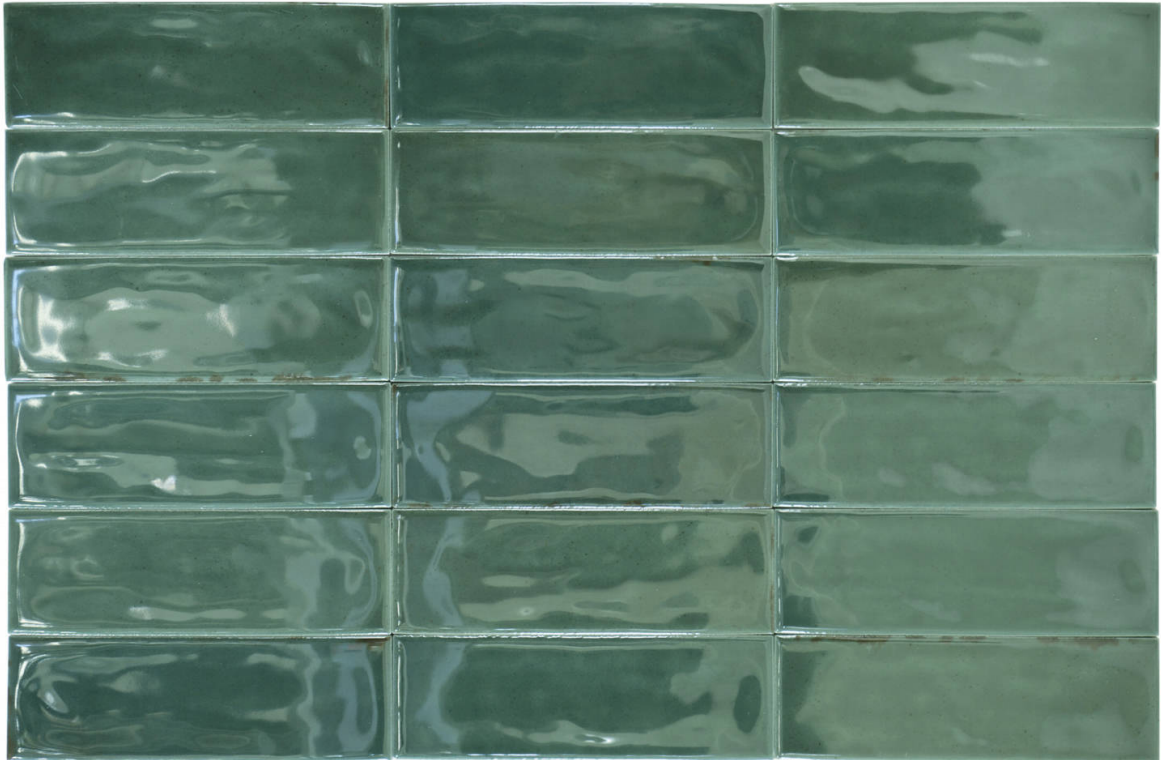

PRODUCT
BARCELONA 2X6\" GREEN

Tile | 2"x6" | Porcelain

GRAPHIC VARIETY

TECHNICAL DATA

CODE: QUBC-GR-1
NAME: Barcelona 2x6" Green
SERIES: Barcelona
SIZE: 2"x6"
FINISH: Gloss
LOOK: Hand-crafted
FAMILY: Tile
FROST RESISTANCE: Yes
PEI: 3
SHADE VARIATION: V3
STYLE: Traditional
SUITABLE FOR: Backsplash|Indoor|Outdoor|Pool|Shower
TYPOLOGY: Porcelain
TYPE OF PIECE: Field Tile
USE: Floor and Wall