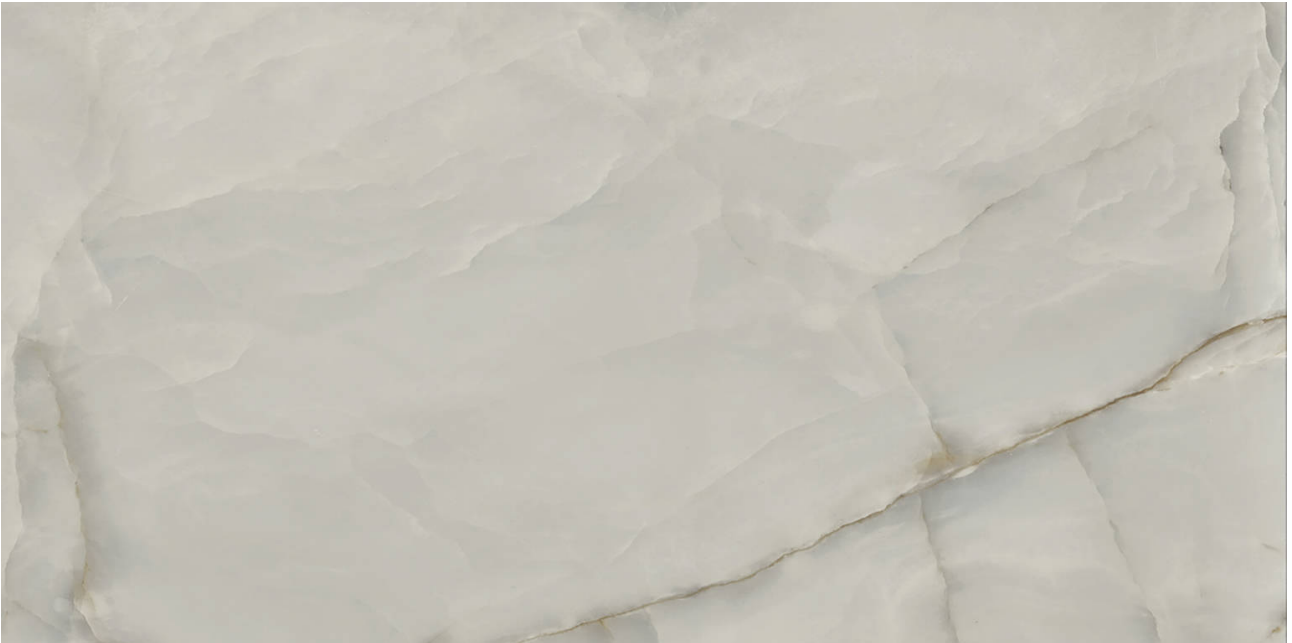

---

**PRODUCT**  
**MAGICAL DARK GREY POLISHED 24X48**

---

Tile | 24"x48" | Porcelain

**GRAPHIC VARIETY**

ROOM SCENES

**TECHNICAL DATA**

CODE: QURO-MA-2P  
NAME: Magical Dark Grey Polished 24x48  
SERIES: Romance  
SIZE: 24"x48"  
FINISH: Polished  
LOOK: Marble Look  
EDGE: Rectified  
FAMILY: Tile  
FROST RESISTANCE: Yes  
PEI: 4  
STYLE: Contemporary  
SUITABLE FOR: Indoor  
TYPOLOGY: Porcelain  
TYPE OF PIECE: Field Tile  
USE: Floor and Wall