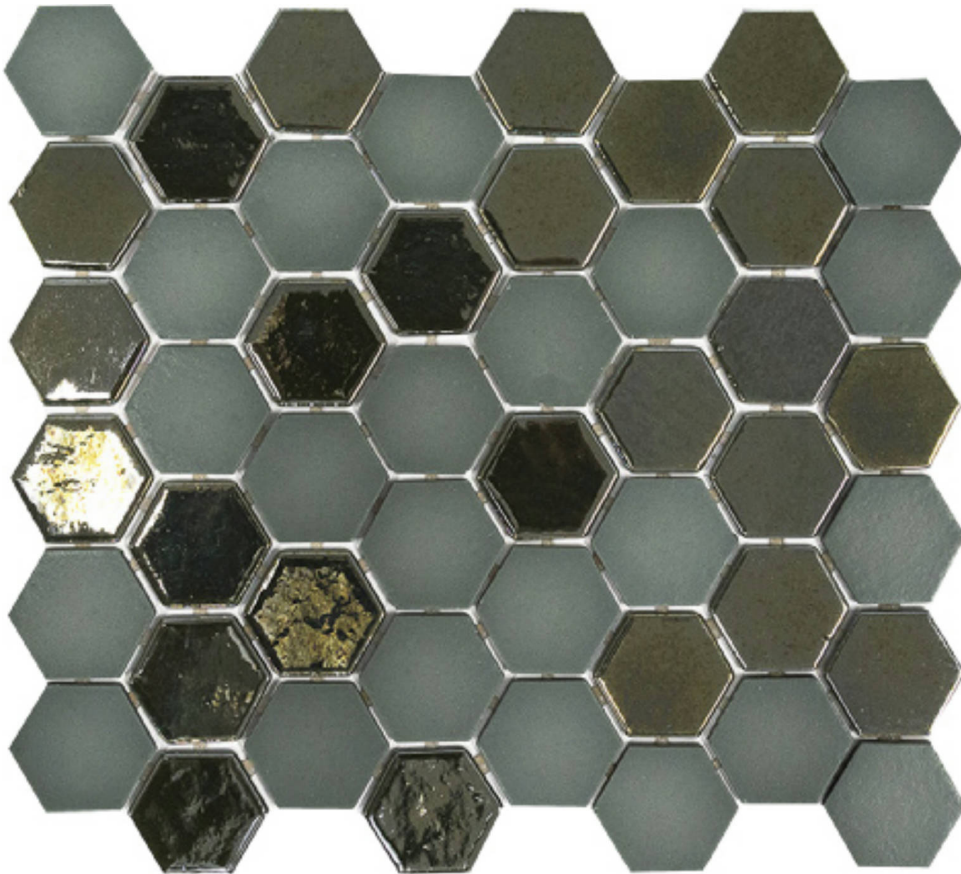

PRODUCT
CONFETTI MOSAIC GREEN

Mosaic and Decorative Tile | 10.75"x12.5" | Glass

TECHNICAL DATA

CODE: RVHA091
NAME: Confetti Mosaic Green
SERIES: Hamptons Collection
SIZE: 10.75"x12.5"
LOOK: Multi-Look Mosaics
FAMILY: Mosaic and Decorative Tile
STYLE: Contemporary
SUITABLE FOR: Backsplash, Indoor
TYPOLOGY: Glass
TYPE OF PIECE: Mosaic
USE: Wall only