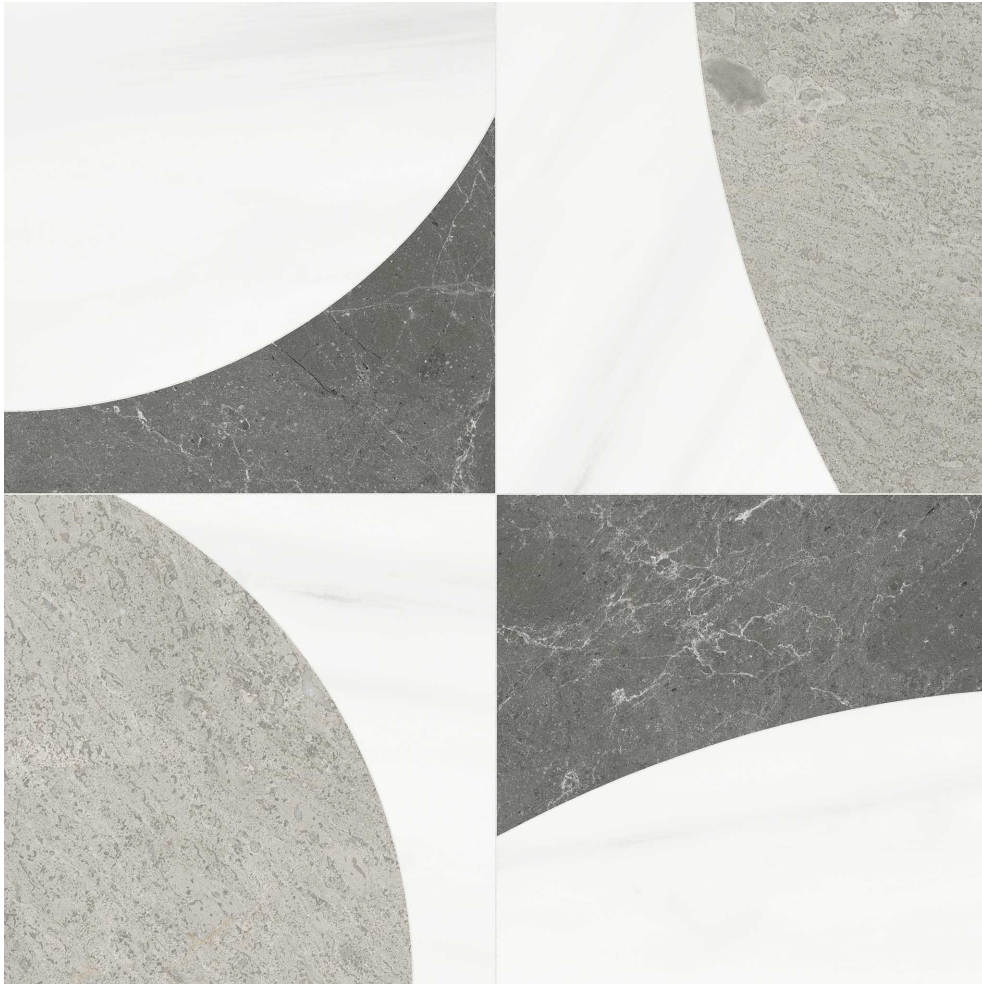

PRODUCT
UTOPIO ECLYPSE MIST MOSAIC

Stone | 11.9"x11.9" | Natural Stone

TECHNICAL DATA

CODE: AS5001-04080

NAME: Utopio Eclipse Mist Mosaic

SERIES: Utopio

SIZE: 11.9"x11.9"

FINISH: Honed w/ Polished

FAMILY: Stone

SUITABLE FOR: Indoor|Shower

TPOLOGY: Natural Stone

TYPE OF PIECE: Mosaic

USE: Floor and Wall

NOTES: Mosaic sheet sizes are nominal and may vary slightly due to standard manufacturing tolerances.