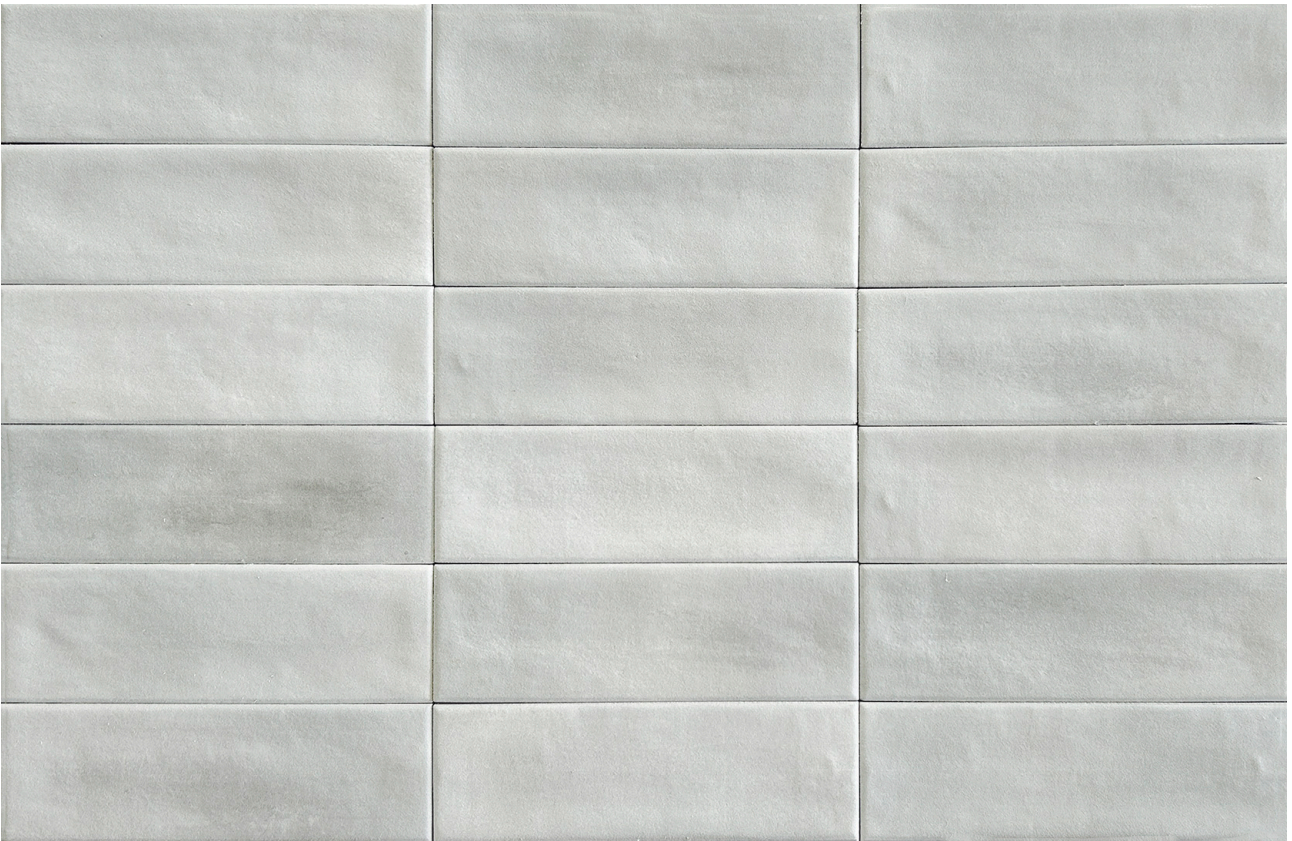

PRODUCT
ARUBA SILVER MATT 2X6

Tile | 2"x6" | Porcelain

GRAPHIC VARIETY

ROOM SCENES

TECHNICAL DATA

CODE: QUAU-SI-1M
NAME: Aruba Silver Matt 2x6
SERIES: Aruba
SIZE: 2"x6"
FINISH: Matt
LOOK: Subway Tile
FAMILY: Tile
FROST RESISTANCE: Yes
PEI: 4
STYLE: Contemporary
SUITABLE FOR: Indoor, Outdoor, Pool, Backsplash, Shower
TYPOLOGY: Porcelain
TYPE OF PIECE: Field Tile
USE: Floor and Wall