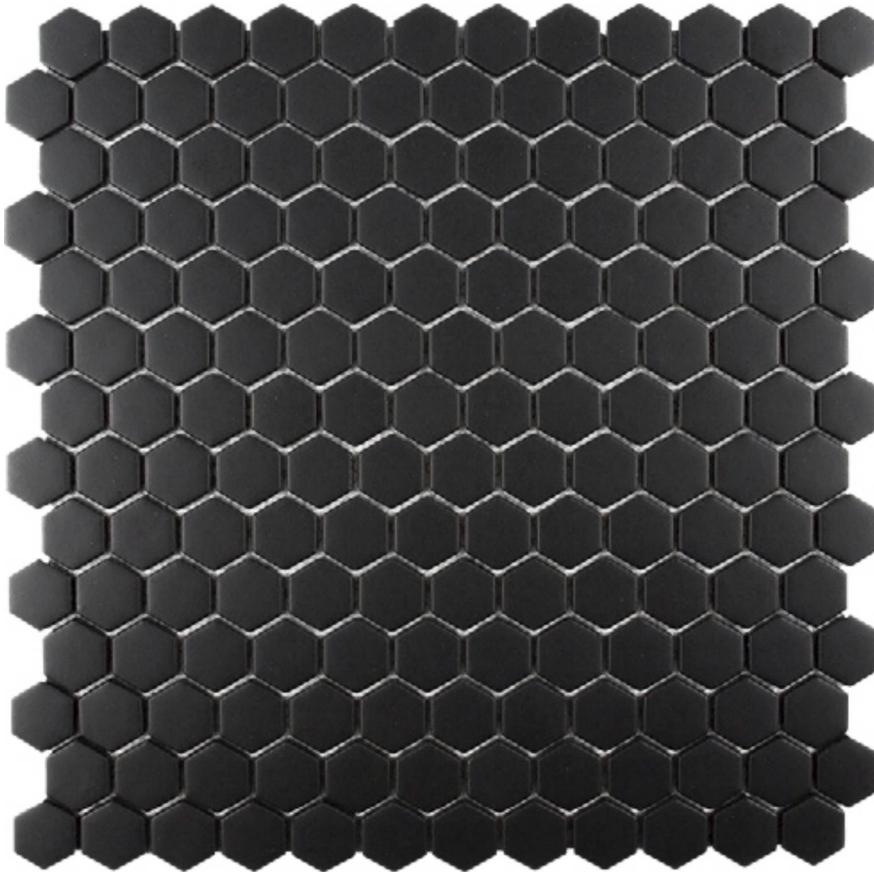

PRODUCT
COMPLEX MOSAIC DARKNESS

Mosaic and Decorative Tile | 11.13"x11.38" | Glass

TECHNICAL DATA

CODE: RVHA073
NAME: Complex Mosaic Darkness
SERIES: Hamptons Collection
SIZE: 11.13"x11.38"
LOOK: Multi-Look Mosaics
FAMILY: Mosaic and Decorative Tile
STYLE: Contemporary
SUITABLE FOR: Backsplash, Indoor
TYPOLOGY: Glass
TYPE OF PIECE: Mosaic
USE: Floor and Wall