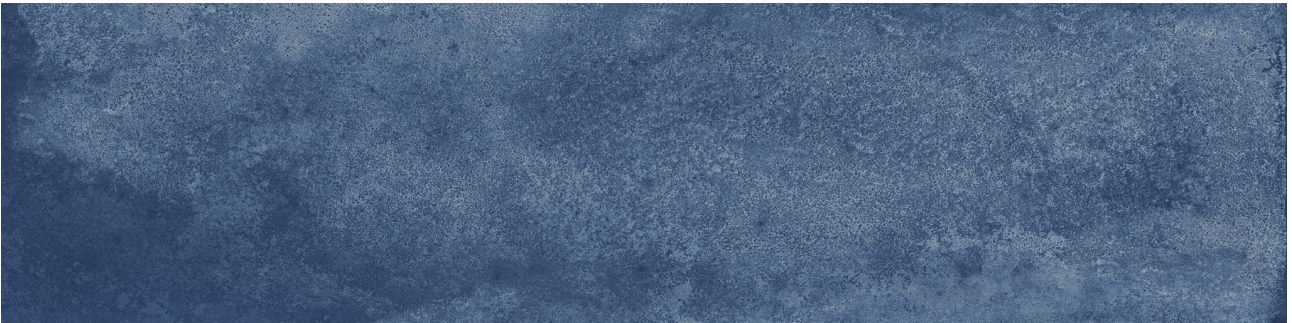

PRODUCT

GRAND CAYMAN WEST BAY BLUE 3X12 BULLNOSE

Tile | 3"x12" | Porcelain

GRAPHIC VARIETY

TECHNICAL DATA

CODE: QUGR-WE-SB
NAME: Grand Cayman West Bay Blue 3x12 Bullnose
SERIES: Grand Cayman
SIZE: 3"x12"
FINISH: Gloss
LOOK: Mono-Color
CHEMICAL RESISTANCE (APH): Not Affected
EDGE: Rectified
FAMILY: Tile
FROST RESISTANCE: Yes
PEI: 1
SHADE VARIATION: V3
STAIN RESISTANCE (APH): Not Affected
STYLE: Contemporary
SUITABLE FOR: Backsplash|Indoor|Outdoor|Shower
TYPOLOGY: Porcelain
THICKNESS (APH): 8 mm
TYPE OF PIECE: Bullnose
USE: Wall only