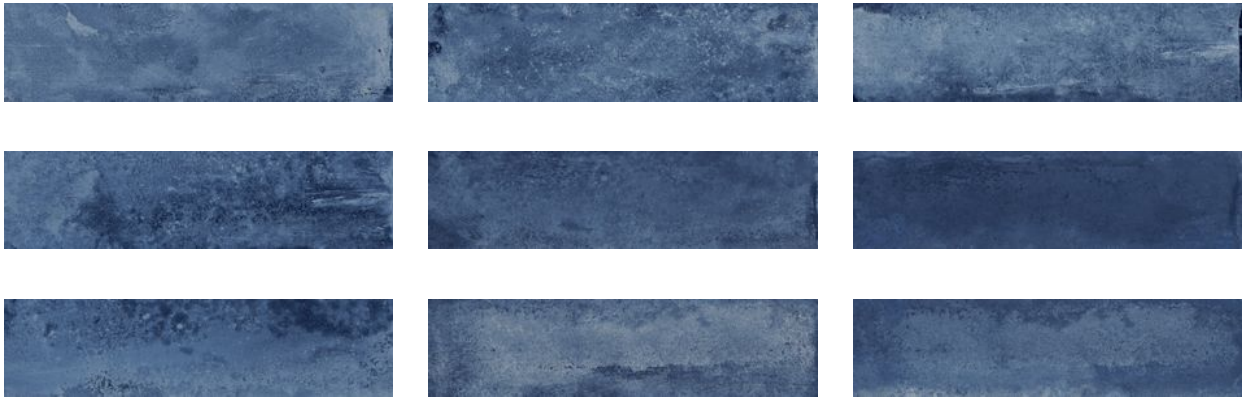

PRODUCT

GRAND CAYMAN WEST BAY BLUE 3X12 BULLNOSE

Tile | 3"x12" | Porcelain

GRAPHIC VARIETY

TECHNICAL DATA

CODE: QUGR-WE-SB
NAME: Grand Cayman West Bay Blue 3x12 Bullnose
SERIES: Grand Cayman
SIZE: 3"x12"
FINISH: Gloss
LOOK: Mono-Color
CHEMICAL RESISTANCE (APH): Not Affected
EDGE: Rectified
FAMILY: Tile
FROST RESISTANCE: Yes
PEI: 1
SHADE VARIATION: V3
STAIN RESISTANCE (APH): Not Affected
STYLE: Contemporary
SUITABLE FOR: Backsplash|Indoor|Outdoor|Shower
TYPOLOGY: Porcelain
THICKNESS (APH): 8 mm
TYPE OF PIECE: Bullnose
USE: Wall only