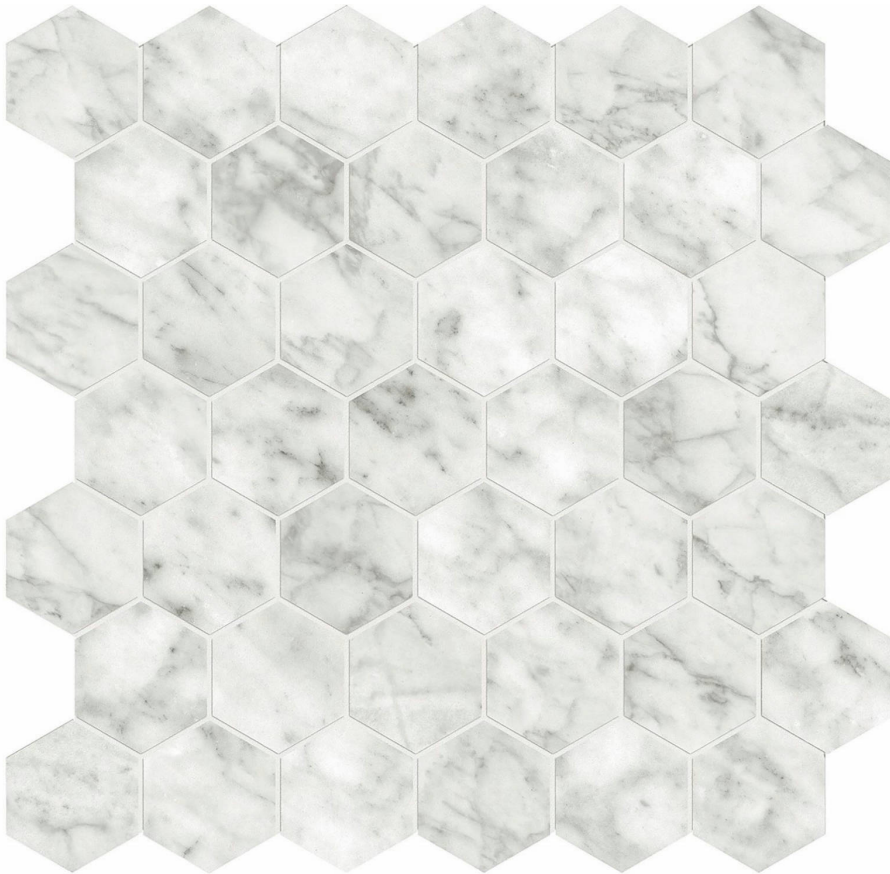

---

**PRODUCT**  
**SAN GIULIO GIOIA HONED 2**

---

Tile | 12"x13" | Glazed Porcelain

**GRAPHIC VARIETY**

**TECHNICAL DATA**

CODE: QULX-SA-M2H  
NAME: San Giulio Gioia Honed 2  
SERIES: Luxury  
SIZE: 12"x13"  
FINISH: Matt  
LOOK: Marble Look  
EDGE: Rectified  
FAMILY: Tile  
STYLE: Contemporary  
SUITABLE FOR: Backsplash,Indoor,Shower  
TYPOLOGY: Glazed Porcelain  
TYPE OF PIECE: Mosaic  
USE: Floor and Wall