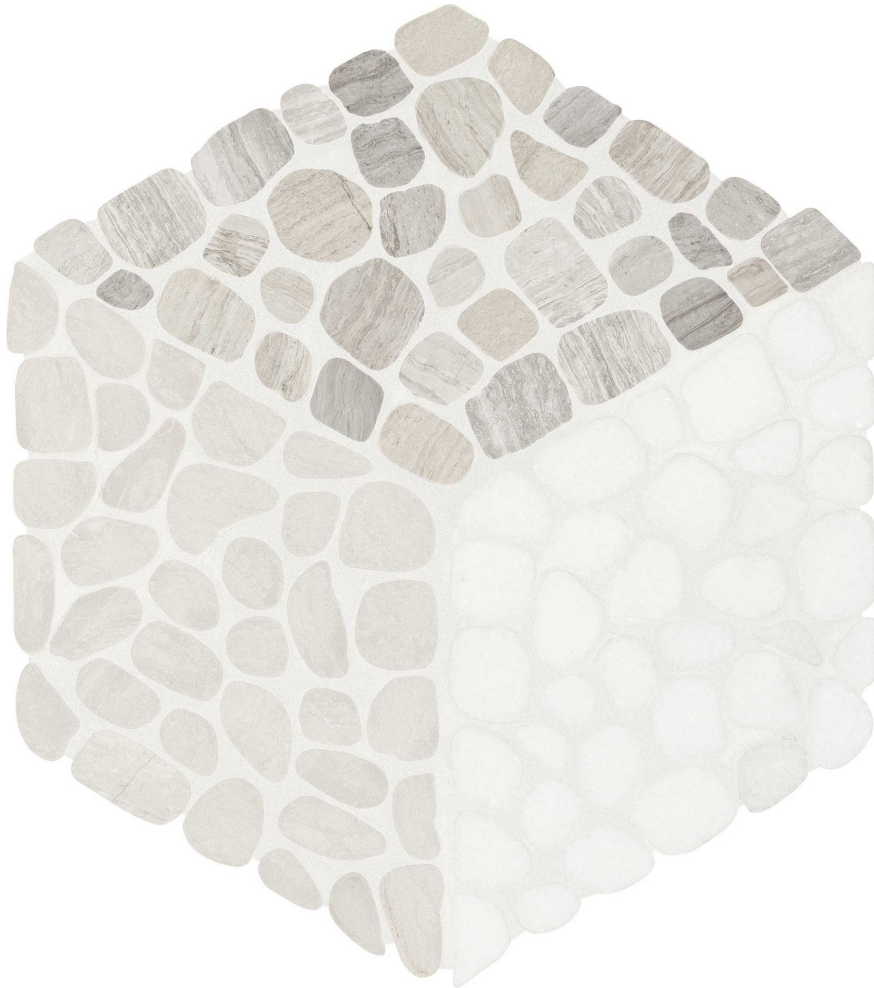

---

**PRODUCT**  
**CABANA HORIZON NODE PEBBLE**

---

Stone | 10.2"×11.8" | Natural Stone

**TECHNICAL DATA**

CODE: AS5001-04520

NAME: Cabana Horizon Node Pebble

SERIES: Cabana

SIZE: 10.2"×11.8"

FINISH: Tumbled

FAMILY: Stone

SUITABLE FOR: Indoor|Shower

TPOLOGY: Natural Stone

TYPE OF PIECE: Mosaic

USE: Floor and Wall

NOTES: Mosaic sheet sizes are nominal and may vary slightly due to standard manufacturing tolerances.