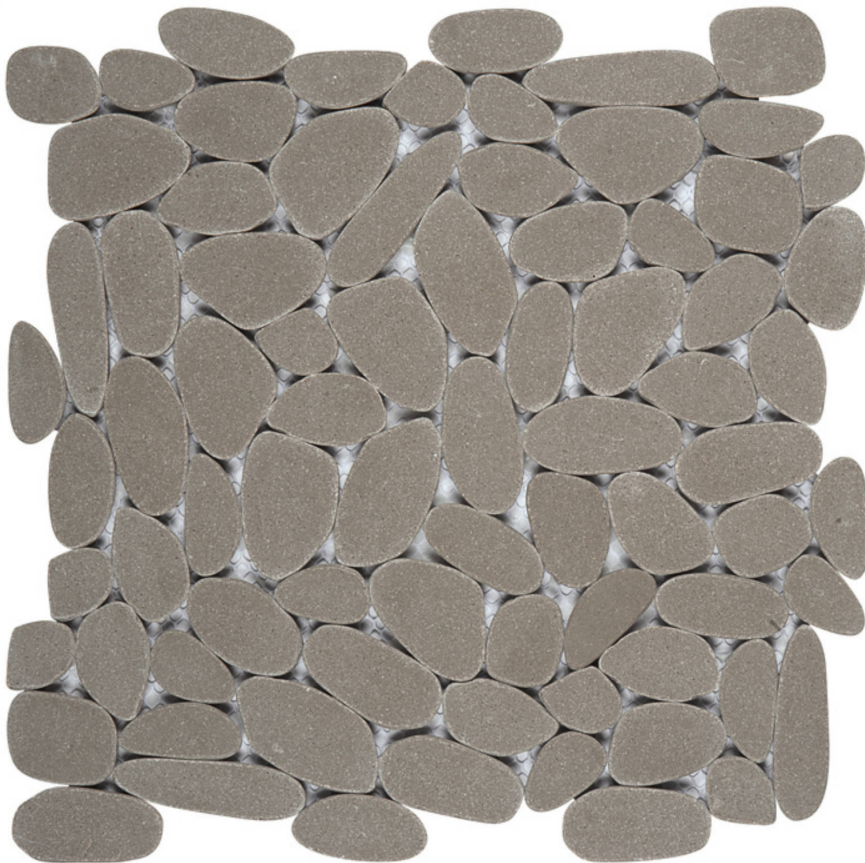

PRODUCT

**LIGHT GREY SLICED RECONSTITUTED PEBBLE
INTERLOCKING MOSAIC**

Mosaic and Decorative Tile | 12"x12" | Natural Stone

TECHNICAL DATA

CODE: RVCHAWP030
NAME: Light Grey Sliced Reconstituted Pebble Interlocking Mosaic
SERIES: Chelsea Collection
SIZE: 12"x12"
LOOK: Multi-Look Mosaics
FAMILY: Mosaic and Decorative Tile
SUITABLE FOR: Backsplash, Indoor
TYPOLOGY: Natural Stone
TYPE OF PIECE: Mosaic
USE: Floor and Wall