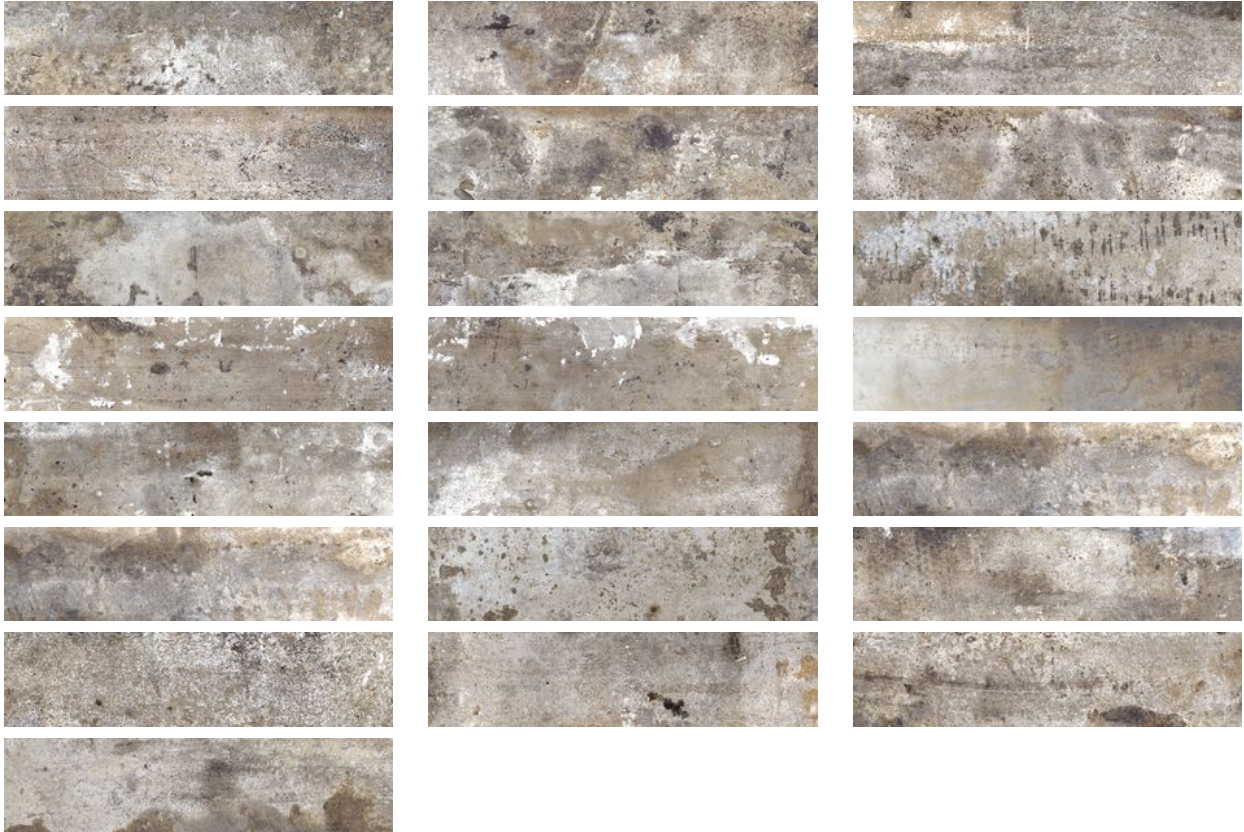

---

**PRODUCT**  
**BRIX 2X10 MUD**

---

Tile | 2"x10" | Glazed Porcelain

GRAPHIC VARIETY

ROOM SCENES

**TECHNICAL DATA**

CODE: QUBX-MD-1

NAME: Brix 2x10 Mud

SERIES: Brix

SIZE: 2"x10"

FINISH: Natural

LOOK: Brick Look

FAMILY: Tile

FROST RESISTANCE: Yes

PEI: 4

SHADE VARIATION: V4

STYLE: Rustic

SUITABLE FOR: Indoor|Shower|Backsplash|Outdoor

TYPOLOGY: Glazed Porcelain

THICKNESS (APH): 10 mm

TYPE OF PIECE: Field Tile

USE: Floor and Wall

**NOTES:** The manufacturer of this tile states that it must be set with a 1CM ( approx 3/8" ) grout joint. This is figured in the sf coverage of the tile. The carton with the correct grout joint covers 6.24 sf.