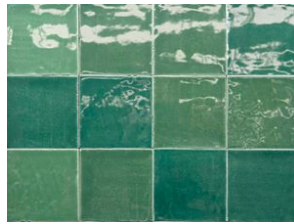

Handcrafted Aesthetic With its irregular edges and gentle surface variation, Morocco evokes the artisanal feel of traditional glazed clay tiles, while delivering the precision and durability of modern porcelain. • Glossy, Light-Reflective Finish Each tile features a high-shine surface that enhances its tone variation and texture, perfect for creating visual interest on walls, backsplashes, and feature spaces. • Vintage Character with a Modern Twist The color palette reflects classic Mediterranean tones—earthy neutrals, deep blues, and soft greens—reimagined for today’s interiors. • Low Maintenance, High Durability While Morocco mirrors the look of hand-molded Zellige tiles, it’s crafted in FROST PROOF porcelain, offering water resistance, stain protection, and easy cleaning for busy environments. • Versatile Formats Available in 3x11” and 5x5” sizes, Morocco tiles are ideal for vertical, horizontal, or herringbone patterns on floors or walls indoors and outdoors. They give you creative freedom to design anything from a bold backsplash to a serene spa-style shower wall. The Qualis Ceramica Morocco Collection celebrates imperfection most beautifully. It brings warmth, soul, and a touch of the exotic to interiors that value authenticity and style. Whether you’re designing a cozy kitchen nook or a statement wall, Morocco invites light, texture, and timeless elegance into your space.

Morocco Mint .39x9 Bullnose
.39"x9" | Porcelain

Morocco Ivory .39x9 Bullnose
.39"x9" | Porcelain

Morocco Artic .39x9 Bullnose
.39"x9" | Porcelain

Morocco Grey .39x9 Bullnose
.39"x9" | Porcelain

Morocco Green .39x9 Bullnose
 .39"x9" | Porcelain

Morocco Coal .39x9 Bullnose
 .39"x9" | Porcelain

Morocco Blue .39x9 Bullnose
 .39"x9" | Porcelain

Morocco Grey 5x5
 5"x5" | Porcelain

Morocco Green 5x5
 5"x5" | Porcelain

Morocco Ivory 5x5
 5"x5" | Porcelain