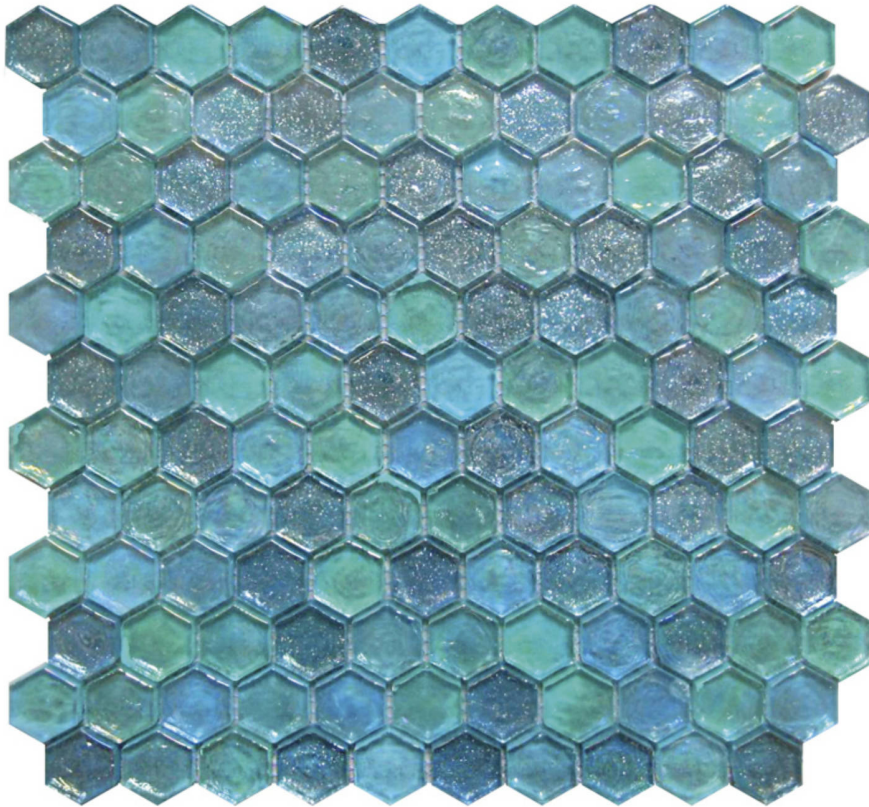

PRODUCT
HEXAGON MIX BLUE GLASS MOSAIC

Mosaic and Decorative Tile | 12"x12" | Glass

TECHNICAL DATA

CODE: RVCHAWV140
NAME: Hexagon Mix Blue Glass Mosaic
SERIES: Chelsea Collection
SIZE: 12"x12"
LOOK: Multi-Look Mosaics
FAMILY: Mosaic and Decorative Tile
SUITABLE FOR: Backsplash|Indoor|Outdoor|Shower|Pool
TYPOLOGY: Glass
TYPE OF PIECE: Mosaic
USE: Floor and Wall