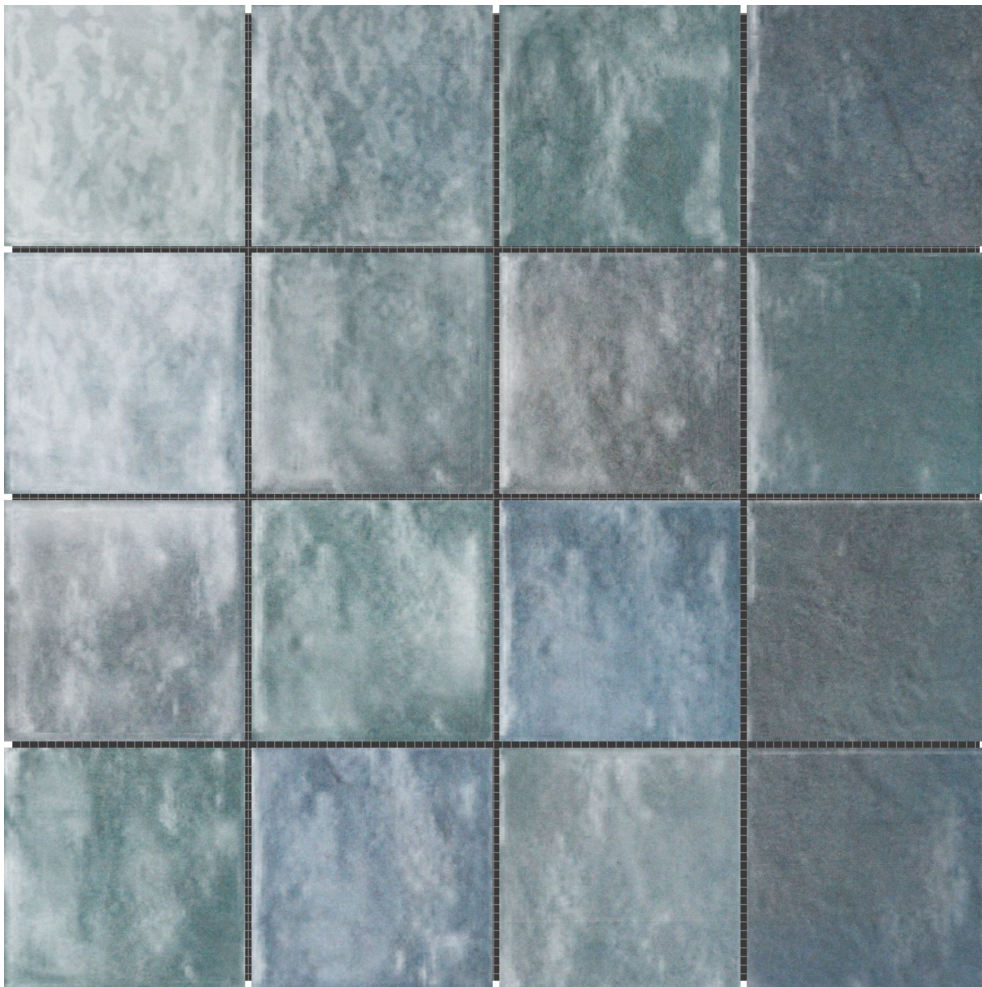

PRODUCT

ZELLIGE GLAZED CERAMIC SOFT BLUE MIX 3\"X3\" MOSAIC

Mosaic and Decorative Tile | 12"x12" | Glazed Ceramic

ROOM SCENES

TECHNICAL DATA

CODE: RVCHAWC148
NAME: Zellige Glazed Ceramic Soft Blue Mix 3"x3" Mosaic
SERIES: Chelsea Collection
SIZE: 12"x12"
LOOK: Multi-Look Mosaics
FAMILY: Mosaic and Decorative Tile
MOSAIC CHIP SIZE: 3"x3"
SUITABLE FOR: Backsplash, Indoor, Shower
TYPOLOGY: Glazed Ceramic
TYPE OF PIECE: Mosaic
USE: Wall only