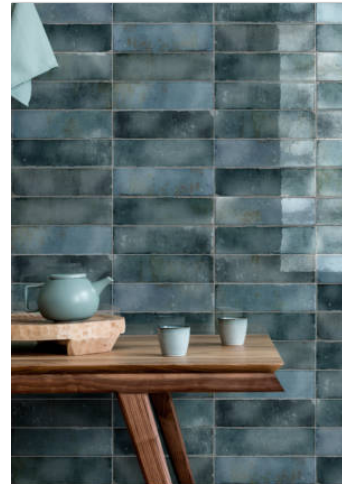

PRODUCT
SOUTH BEACH BLUE 2.75X9.5

Tile | 2.75"x9.5" | Ceramic

GRAPHIC VARIETY

ROOM SCENES

TECHNICAL DATA

CODE: QUMH-SO-1
NAME: South Beach Blue 2.75x9.5
SERIES: Miami
SIZE: 2.75"x9.5"
FINISH: Gloss
LOOK: Subway Tile
FAMILY: Tile
STYLE: Traditional
SUITABLE FOR: Backsplash, Indoor
TYPOLOGY: Ceramic
TYPE OF PIECE: Field Tile
USE: Wall only