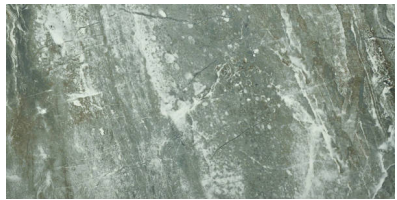

---

**PRODUCT**  
**PARANA 12X24**

---

Tile | 12"x24" | Porcelain

GRAPHIC VARIETY

**TECHNICAL DATA**

CODE: QURI-PA-1  
NAME: Parana 12X24  
SERIES: River Series  
SIZE: 12"x24"  
FINISH: Matt  
LOOK: Marble Look  
FAMILY: Tile  
FROST RESISTANCE: Yes  
PEI: 4  
STYLE: Classic  
SUITABLE FOR: Indoor  
TYPOLOGY: Porcelain  
TYPE OF PIECE: Field Tile  
USE: Floor and Wall