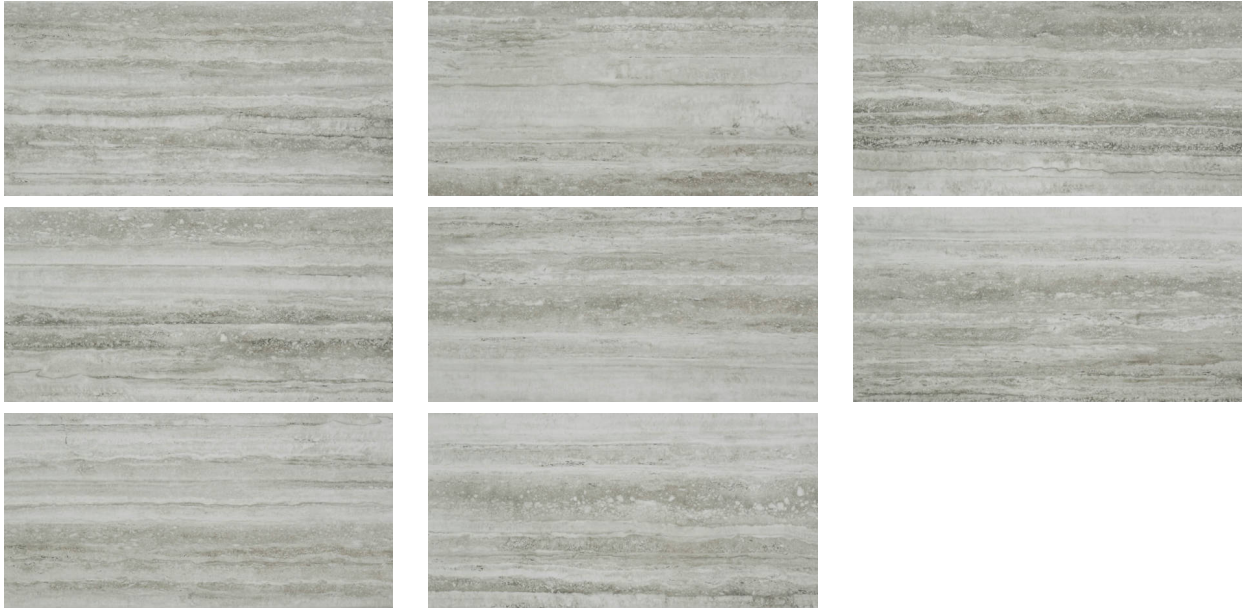

PRODUCT
TREISTE TRAVERTINI HONED 12X24

Tile | 12"x24" | Glazed Porcelain

GRAPHIC VARIETY

TECHNICAL DATA

CODE: QULX-TR-2H
NAME: Treiste Travertini Honed 12X24
SERIES: Luxury
SIZE: 12"x24"
FINISH: Matt
LOOK: Marble Look
EDGE: Rectified
FAMILY: Tile
FROST RESISTANCE: Yes
PEI: 4
STYLE: Contemporary
SUITABLE FOR: Indoor, Shower
TYPOLOGY: Glazed Porcelain
TYPE OF PIECE: Field Tile
USE: Floor and Wall