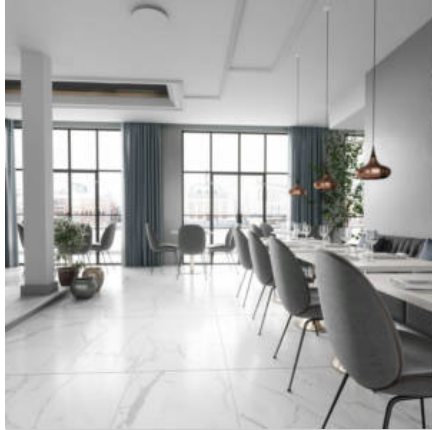

---

**PRODUCT**  
**STATUARIO VENEZIA POLISHED 12X24**

---

Tile | 12"x24" | Glazed Porcelain

GRAPHIC VARIETY

ROOM SCENES

**TECHNICAL DATA**

CODE: QULX-ST-2PN  
NAME: Statuario Venezia Polished 12X24  
SERIES: Luxury  
SIZE: 12"x24"  
FINISH: Polished  
LOOK: Marble Look  
EDGE: Rectified  
FAMILY: Tile  
FROST RESISTANCE: Yes  
PEI: 4  
STYLE: Contemporary  
SUITABLE FOR: Backsplash|Indoor|Shower  
TYPOLOGY: Glazed Porcelain  
TYPE OF PIECE: Field Tile  
USE: Floor and Wall