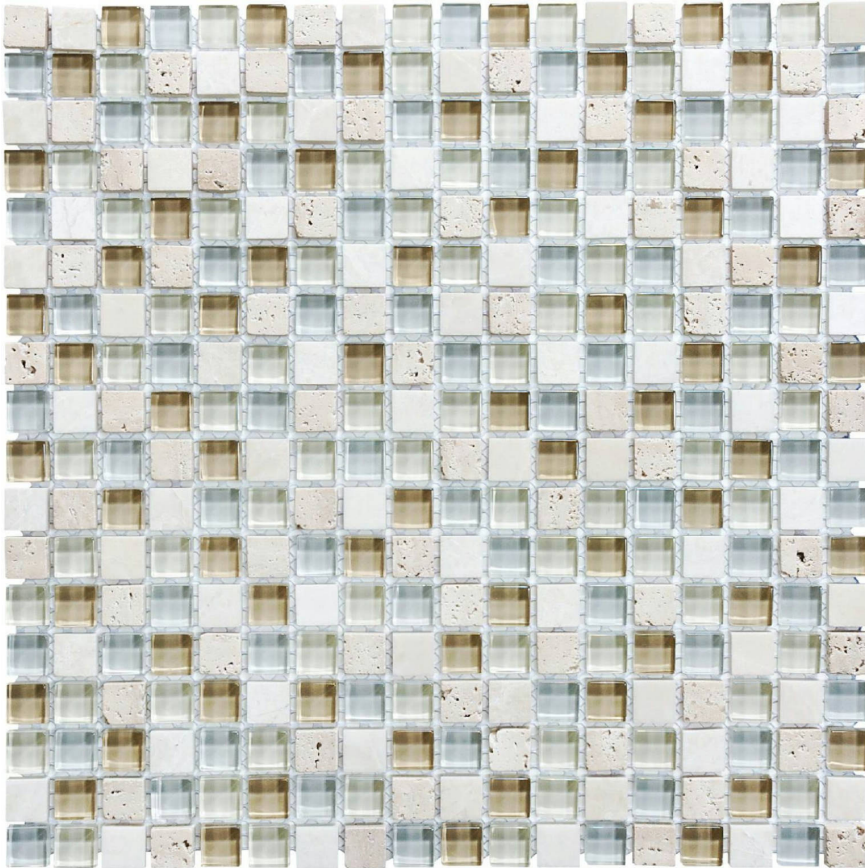

PRODUCT
5/8X5/8 SPA MOSAIC

Mosaic and Decorative Tile | 12"x12" | Mixed Materials

TECHNICAL DATA

CODE: AC35-001
NAME: 5/8X5/8 Spa Mosaic
SERIES: Bliss
SIZE: 12"x12"
FINISH: Matt
LOOK: Multi-Look Mosaics
FAMILY: Mosaic and Decorative Tile
SUITABLE FOR: Indoor
TYPOLOGY: Mixed Materials
TYPE OF PIECE: Mosaic
USE: Floor and Wall
NOTES: Number Of Rows Per Sheet = 18