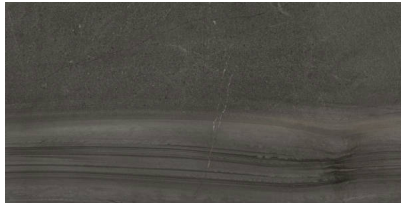

## SERIES RHYTHM

---

Marble Look | | Porcelain

PRODUCTS

**24x48 Country Taupe**  
24"x48" | Porcelain

**24x48 Rock Dark**  
24"x48" | Porcelain

**24x48 Studio Bianco**  
24"x48" | Porcelain

**24x48 Symphony Gray**  
24"x48" | Porcelain

**12x24 Country Taupe**  
12"x24" | Porcelain

**12x24 Rock Dark**  
12"x24" | Porcelain

**12x24 Studio Bianco**  
12"x24" | Porcelain

**12x24 Symphony Gray**  
12"x24" | Porcelain

**Country Taupe 2x2 Mosaic**  
12"x12" | Porcelain