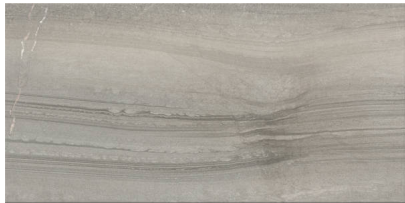

## SERIES RHYTHM

---

Marble Look | | Porcelain

PRODUCTS

**24x48 Country Taupe**  
24"x48" | Porcelain

**24x48 Rock Dark**  
24"x48" | Porcelain

**24x48 Studio Bianco**  
24"x48" | Porcelain

**24x48 Symphony Gray**  
24"x48" | Porcelain

**12x24 Country Taupe**  
12"x24" | Porcelain

**12x24 Rock Dark**  
12"x24" | Porcelain

**12x24 Studio Bianco**  
12"x24" | Porcelain

**12x24 Symphony Gray**  
12"x24" | Porcelain

**Country Taupe 2x2 Mosaic**  
12"x12" | Porcelain