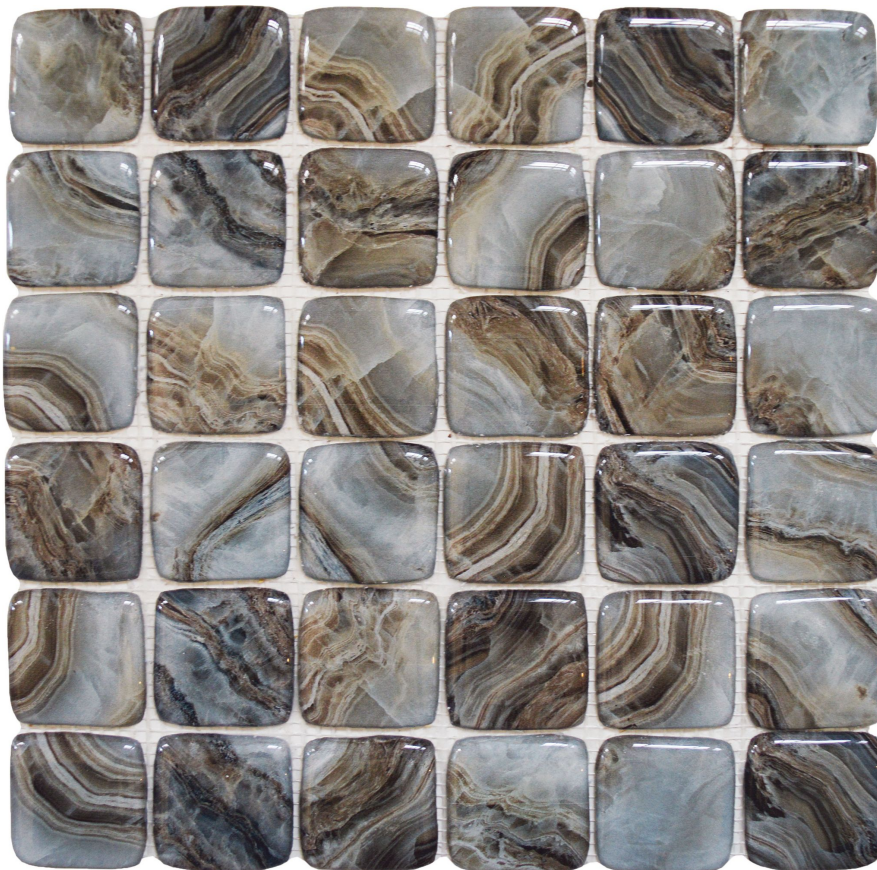

# GLASS SQUARE GREY BEIGE MIX MARBLE PATTERN MIX MOSAIC

---

Mosaic and Decorative Tile | 12"x12" | Glass

**ROOM SCENES**

**TECHNICAL DATA**

CODE: RVCHAWV054  
NAME: Glass Square Grey Beige Mix Marble Pattern Mix Mosaic  
SERIES: Chelsea Collection  
SIZE: 12"x12"  
LOOK: Multi-Look Mosaics  
FAMILY: Mosaic and Decorative Tile  
MOSAIC CHIP SIZE: 2"x2"  
SUITABLE FOR: Backsplash,Indoor,Shower,Pool  
TYPOLOGY: Glass  
TYPE OF PIECE: Mosaic  
USE: Floor and Wall