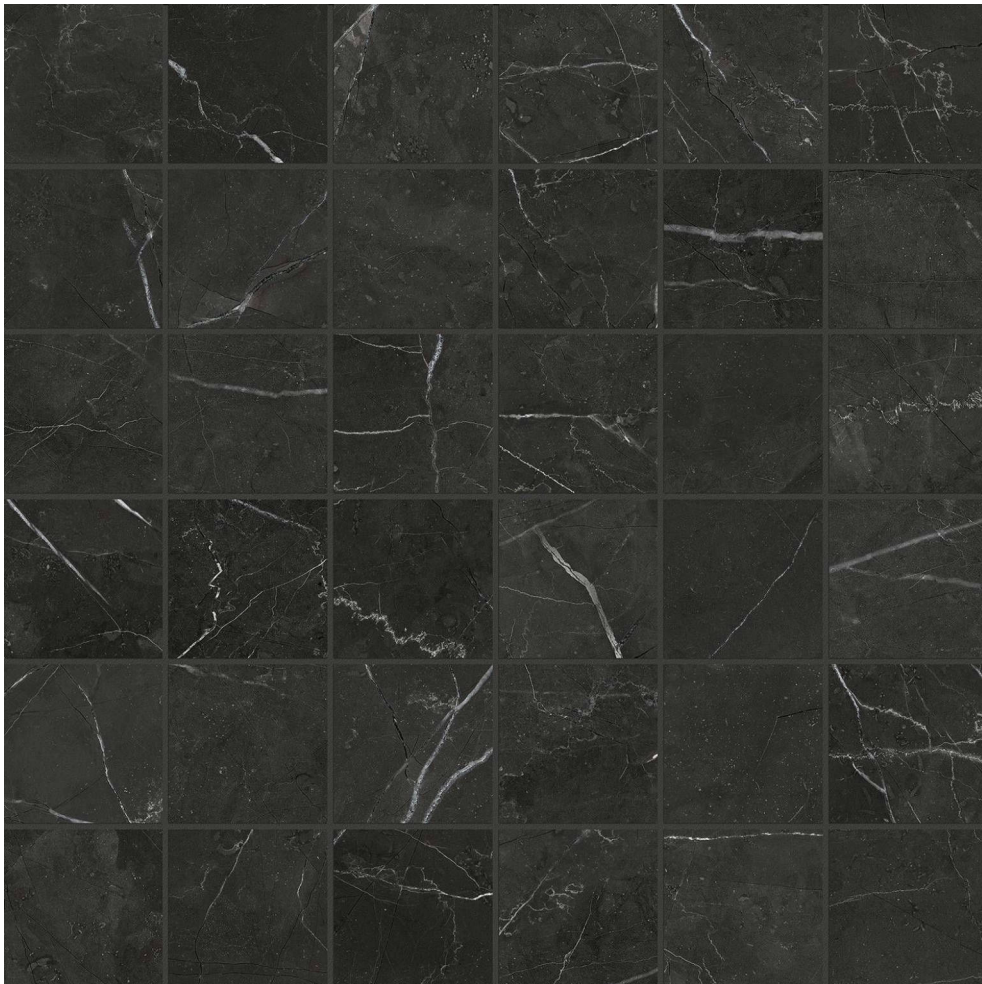

---

**PRODUCT**  
**TIVOLI NERO HONED 2X2 MOSAIC**

---

Tile | 12"x12" | Glazed Porcelain

**TECHNICAL DATA**

CODE: QULX-TI-M3HN  
NAME: Tivoli Nero Honed 2X2 Mosaic  
SERIES: Luxury  
SIZE: 12"x12"  
FINISH: Matt  
LOOK: Marble Look  
EDGE: Rectified  
FAMILY: Tile  
MOSAIC CHIP SIZE: 2"x2"  
STYLE: Contemporary  
SUITABLE FOR: Backsplash|Indoor|Shower  
TYPOLOGY: Glazed Porcelain  
TYPE OF PIECE: Mosaic  
USE: Floor and Wall