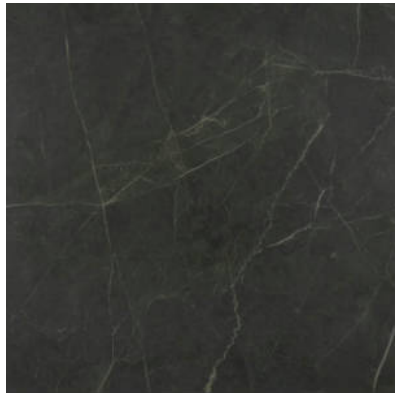

PRODUCT
TIVOLI NERO POLISHED 24X24

Tile | 24"x24" | Glazed Porcelain

GRAPHIC VARIETY

TECHNICAL DATA

CODE: QULX-TI-3PN
NAME: Tivoli Nero Polished 24X24
SERIES: Luxury
SIZE: 24"x24"
FINISH: Polished
LOOK: Marble Look
EDGE: Rectified
FAMILY: Tile
FROST RESISTANCE: Yes
PEI: 4
STYLE: Contemporary
SUITABLE FOR: Indoor|Shower
TYPOLOGY: Glazed Porcelain
TYPE OF PIECE: Field Tile
USE: Floor and Wall