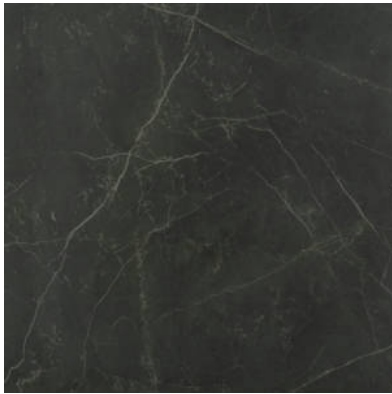

PRODUCT
TIVOLI NERO POLISHED 24X24

Tile | 24"x24" | Glazed Porcelain

GRAPHIC VARIETY

TECHNICAL DATA

CODE: QULX-TI-3PN
NAME: Tivoli Nero Polished 24X24
SERIES: Luxury
SIZE: 24"x24"
FINISH: Polished
LOOK: Marble Look
EDGE: Rectified
FAMILY: Tile
FROST RESISTANCE: Yes
PEI: 4
STYLE: Contemporary
SUITABLE FOR: Indoor|Shower
TYPOLOGY: Glazed Porcelain
TYPE OF PIECE: Field Tile
USE: Floor and Wall