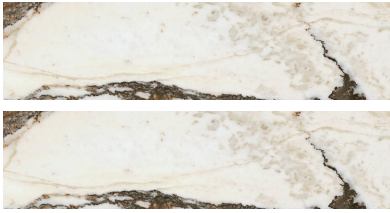

PRODUCT
3X12 BULLNOSE MATT REVERE RED

Tile | 3"x12" | Porcelain

GRAPHIC VARIETY

TECHNICAL DATA

CODE: QUMY-RE-SBM

NAME: 3X12 Bullnose Matt Revere Red

SERIES: Mystique

SIZE: 3"x12"

FINISH: Gloss

LOOK: Marble Look

EDGE: Rectified

FAMILY: Tile

FROST RESISTANCE: Yes

PEI: 4

SHADE VARIATION: V4

STYLE: Contemporary

SUITABLE FOR: Indoor, Shower

TPOLOGY: Porcelain

TYPE OF PIECE: Bullnose

USE: Floor and Wall

NOTES: •MADE IN THE USA •Products containing as much as 45% recycled content. • Post-consumer recycled content levels as much as 3%. • Zero industrial wastewater discharge. • A 99% internal process recycling rate. • Local sourcing of >95% raw materials (within 500-mile radius of factory) resulting in low transportation related carbon emissions.