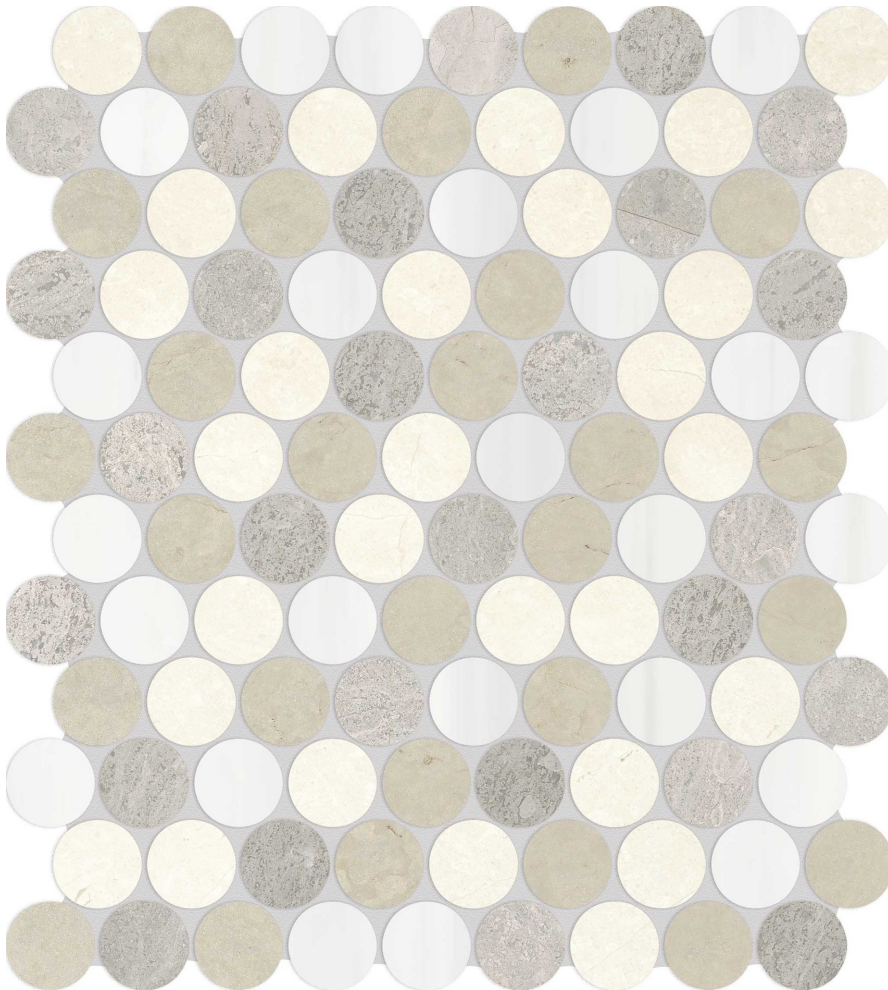

PRODUCT

UTOPIO 1.25 PENNY ROUND DUNE MOSAIC

Stone | 10"x14" | Natural Stone

ROOM SCENES

TECHNICAL DATA

CODE: AS5001-04250

NAME: Utopio 1.25 Penny Round Dune Mosaic

SERIES: Utopio

SIZE: 10"x14"

FINISH: Honed

FAMILY: Stone

MOSAIC CHIP SIZE: 1.25"x1.25"

SUITABLE FOR: Indoor|Shower

TYPOLOGY: Natural Stone

TYPE OF PIECE: Mosaic

USE: Floor and Wall