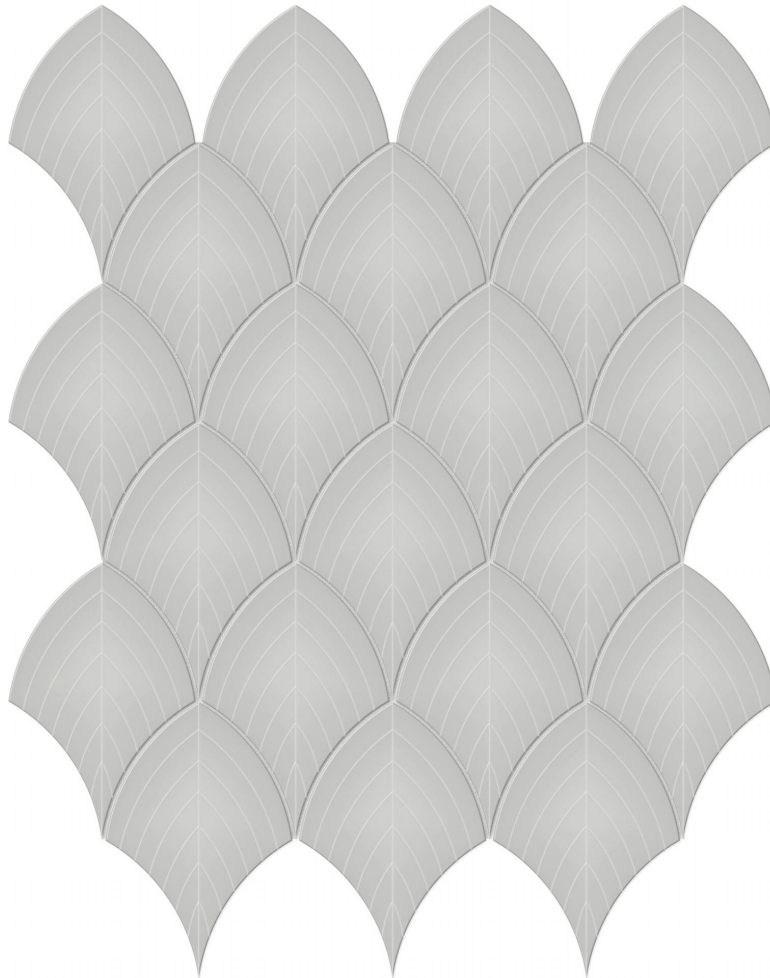

---

**PRODUCT**  
**LOFT GREY GLOSSY SCALLOP MOSAIC**

---

Tile | 10.75"x13.35" | Porcelain

**TECHNICAL DATA**

CODE: QUTR-LO-M17G  
NAME: Loft Grey Glossy Scallop Mosaic  
SERIES: Traditions  
SIZE: 10.75"x13.35"  
FINISH: Gloss  
LOOK: Mono-Color  
FAMILY: Tile  
FROST RESISTANCE: Yes  
MOSAIC CHIP SIZE: Mesh-Mounted  
STYLE: Classic  
SUITABLE FOR: Backsplash,Indoor  
TYPOLOGY: Porcelain  
TYPE OF PIECE: Mosaic  
USE: Floor and Wall