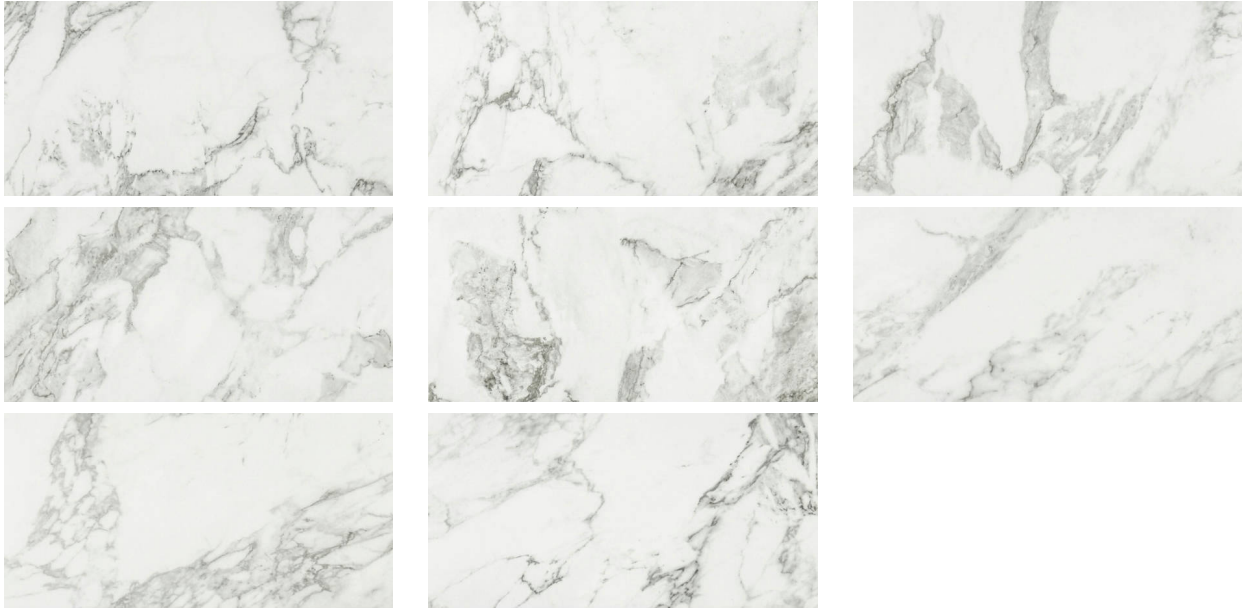

PRODUCT
ARABESCATO VERONA POLISHED 12X24

Tile | 12"x24" | Glazed Porcelain

GRAPHIC VARIETY

TECHNICAL DATA

CODE: QULX-AR-2PN
NAME: Arabescato Verona Polished 12X24
SERIES: Luxury
SIZE: 12"x24"
FINISH: Polished
LOOK: Marble Look
EDGE: Rectified
FAMILY: Tile
FROST RESISTANCE: Yes
PEI: 4
STYLE: Contemporary
SUITABLE FOR: Indoor|Shower
TYPOLOGY: Glazed Porcelain
TYPE OF PIECE: Field Tile
USE: Floor and Wall