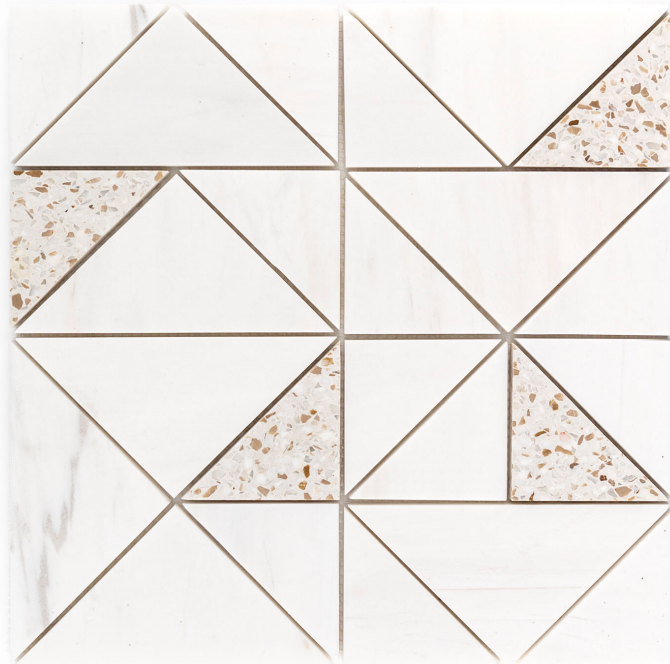

PRODUCT
SUMMIT MOSAIC

Mosaic and Decorative Tile | 12"x12" | Marble

DETAILS

ROOM SCENES

TECHNICAL DATA

CODE: RVHA105
NAME: Summit Mosaic
SERIES: Hamptons Collection
SIZE: 12"x12"
FINISH: Semi-Polished
LOOK: Multi-Look Mosaics
FAMILY: Mosaic and Decorative Tile
SHADE VARIATION: V3
STYLE: Contemporary
SUITABLE FOR: Backsplash, Indoor, Shower
TYPOLOGY: Marble
TYPE OF PIECE: Mosaic
USE: Floor and Wall

PACKING

Size	Product type	BOX			PALLET		
		pcs	sqft	lb	boxes	sqft	lb
12"x12"	Mosaic	10					

WARNING The information contained in this packing list is for guidance only, the contents of the packing may vary. Please consult our sales representatives for an exact list.