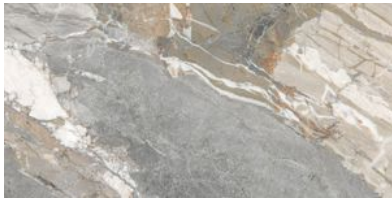

---

**PRODUCT**  
**DYNASTY GREY POLISHED/MATTE 24X48**

---

Tile | 24"x48" | Porcelain

GRAPHIC VARIETY

ROOM SCENES

**TECHNICAL DATA**

CODE: QUDY-GR-2  
NAME: Dynasty Grey Polished/Matte 24X48  
SERIES: Dynasty  
SIZE: 24"x48"  
FINISH: Polished/Matte  
LOOK: Marble Look  
BREAKING STRENGTH (APH): min. 35 N/mm<sup>2</sup>  
CHEMICAL RESISTANCE (APH): Not Affected  
FAMILY: Tile  
FROST RESISTANCE: Yes  
PEI: 4  
SHADE VARIATION: V4  
STAIN RESISTANCE (APH): Not Affected  
STYLE: Traditional  
SUITABLE FOR: Indoor, Outdoor, Pool, Backsplash, Shower  
TYPOLOGY: Porcelain  
THICKNESS (APH): 8.5 Mm  
TYPE OF PIECE: Field Tile  
USE: Floor and Wall