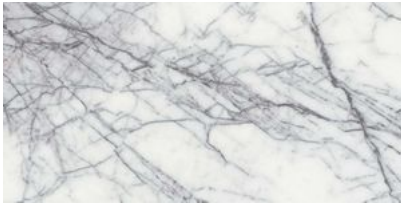

SERIES LILAC VOLTA

|| Marble

A stunning collection that combines the essence of white marble with an eccentric energy of lilac veins. The modern and eccentric appeal of marble. Accents of lilac veins that alternate and intersect sporadically on a white background.

PRODUCTS

Lilac Volta 1.25 Penny Round Mosaic
10"x14" | Marble

Lilac Volta 2 Hexagon Mosaic
12"x12" | Marble

Lilac Volta 12x24
12"x24" | Marble

Lilac Volta 2x6 Picket Mosaic
10.5"x12" | Marble

Lilac Volta 18x36
3"x12" | Marble